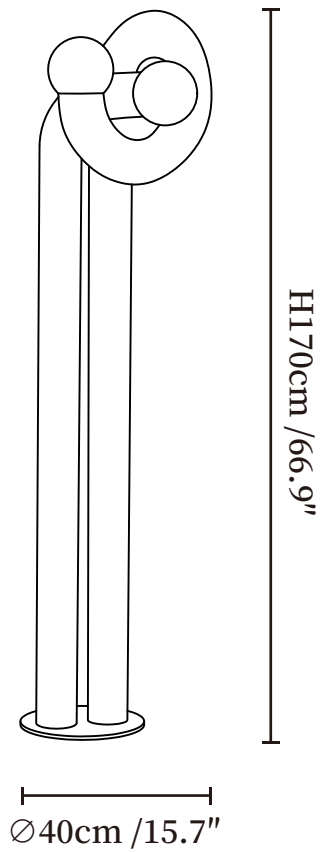

SPECIFICATION SHEET

SPECIFICATION DETAILS

*For custom options, consult factory for details

Fixture Dimensions	Ø 15.7" x H 66.9"
Light source	G9 (bulb not included)
Wattage	MAX 5W incandescent bulb or LED equivalent.
Voltage	AC 110-240V
Dimming	Compatible with dimmable bulbs (bulb not included)
Control method	In line ON / OFF switch.
Finishes	Blue, White
Shade Details	White
Material	Metal, Glass
Cord Length	Supplied with switched plug cord, length ~59" (150cm).