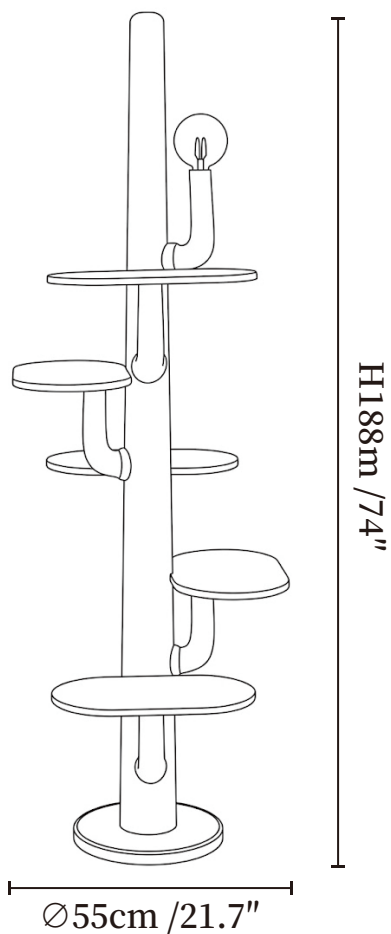

SPECIFICATION SHEET

SPECIFICATION DETAILS

*For custom options, consult factory for details

Fixture Dimensions	Ø 21.7" x H 74.0"
Light source	E26 or E27 (bulb not included)
Wattage	MAX 40W incandescent bulb or LED equivalent.
Voltage	AC 110-240V
Dimming	Compatible with dimmable bulbs (bulb not included)
Control method	In line ON / OFF switch.
Finishes	Wood Color.
Shade Details	White.
Material	Metal, Wood, Glass.
Cord Length	Supplied with switched plug cord, length ~59" (150cm).