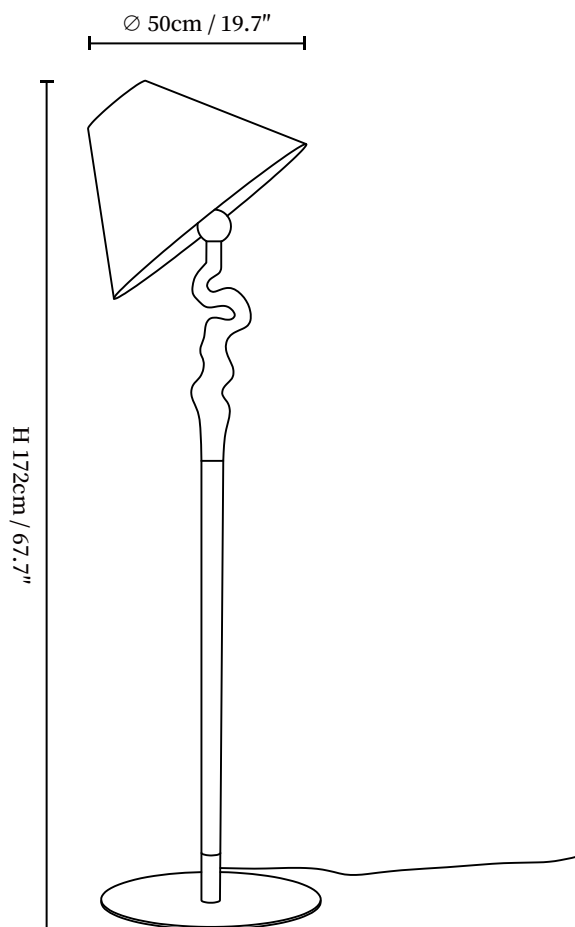

# SPECIFICATION SHEET

---

## SPECIFICATION DETAILS

\*For custom options, consult factory for details

<b>Fixture Dimensions</b>	D 19.7" x H 67.7"
<b>Light source</b>	E26 or E27 (bulb not included)
<b>Wattage</b>	MAX 40W incandescent bulb or LED equivalent.
<b>Voltage</b>	AC 110-240V
<b>Dimming</b>	Compatible with dimmable bulbs (bulb not included)
<b>Control method</b>	In line ON / OFF switch.
<b>Finishes</b>	Wood Color, Walnut Color, Black.
<b>Shade Details</b>	White.
<b>Material</b>	Metal, Wood, Fabric.
<b>Cord Length</b>	Supplied with switched plug cord, length ~59.1" (150cm).