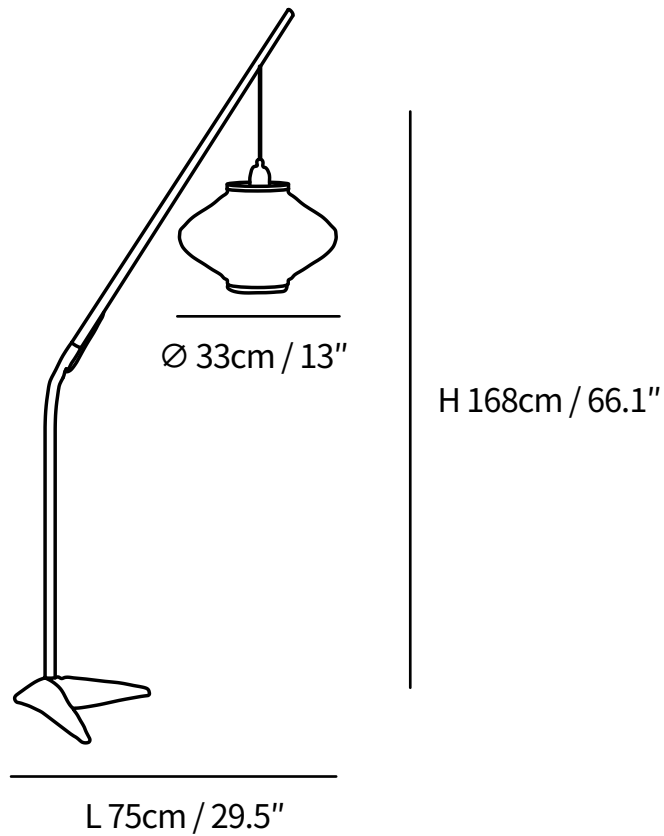

## SPECIFICATION DETAILS

\*For custom options, consult factory for details

<b>Fixture Dimensions</b>	L 29.5" x H 66.1"
<b>Light source</b>	E26 or E27
<b>Wattage</b>	Max 40W
<b>Voltage</b>	AC 110-240V
<b>Color Temperature</b>	Based on the purchase of light bulbs
<b>CRI(Ra)</b>	80CRI
<b>Mounting</b>	Floor
<b>Driver Required</b>	NO
<b>Optional Color Temps</b>	Buy bulbs as needed
<b>LED Rated Life</b>	Based on bulb life (we do not supply bulbs)
<b>Dimming</b>	Dimming is not supported
<b>Finishes</b>	Brass.
<b>Shade Details</b>	White.
<b>Material</b>	Brass, Ash wood, Metal, Acrylic.
<b>Wire Length</b>	98.4"
<b>Wire Type</b>	Wire with switch plug