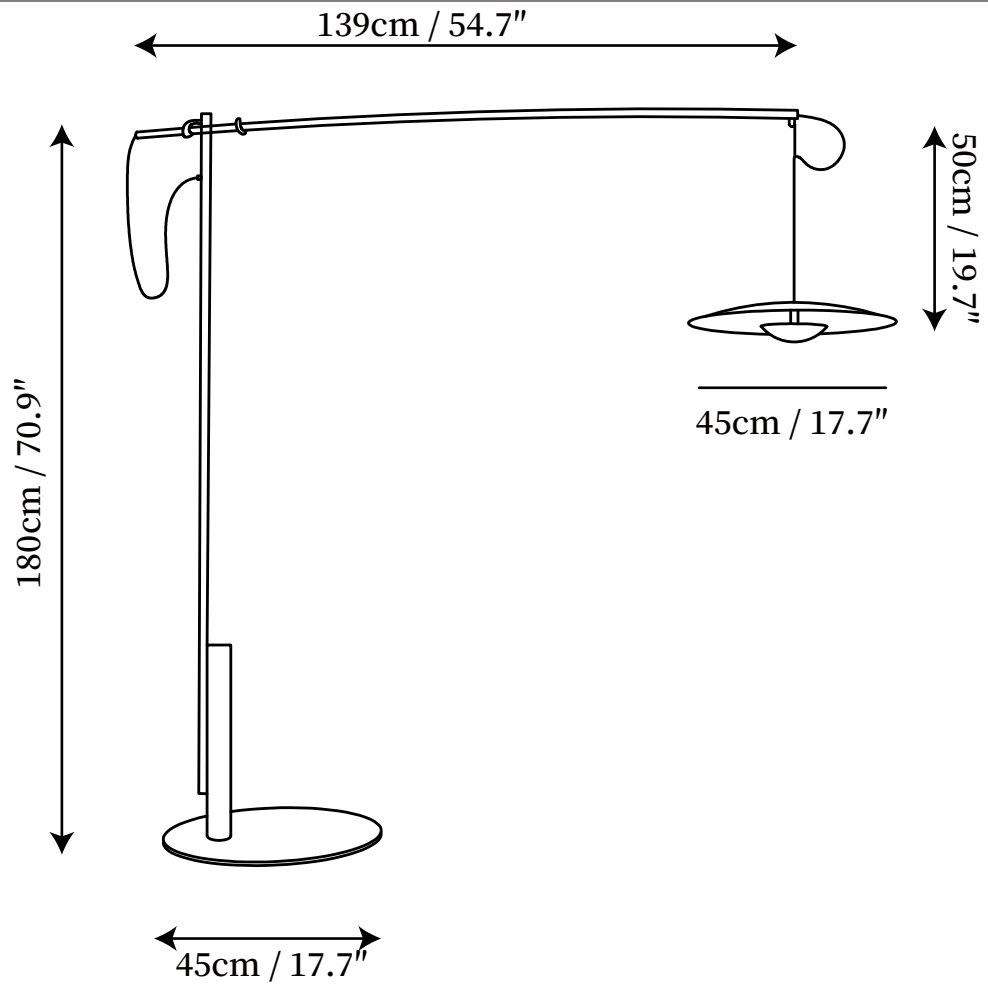

SPECIFICATION SHEET

SPECIFICATION DETAILS

*For custom options, consult factory for details

| | |
|-----------------------------|---|
| Fixture Dimensions | D 17.7" x H 63.0" |
| Light source | Integrated LED |
| Wattage | ~5 W |
| Voltage | AC 110-240V |
| | 3000K |
| | 80CRI |
| Mounting | Floor |
| Driver Required | Yes |
| Optional Color Temps | Warm Light (3000K), Neutral Light (4500K), Cool Light (6000K) |
| LED Rated Life | 30000 hours |
| Dimming | Dimming is not supported |
| Finishes | Woodgrain, Matt black. |
| Shade Details | Woodgrain, Matt black. |
| Material | Metal, Aluminum. |
| Wire Length | 78.7" |
| Wire Type | Wire with switch plug |

SPECIFICATION SHEET

SPECIFICATION DETAILS

*For custom options, consult factory for details

| | |
|-----------------------------|---|
| Fixture Dimensions | L 54.7" x H 70.9" |
| Light source | Integrated LED |
| Wattage | ~5 W |
| Voltage | AC 110-240V |
| | 3000K |
| | 80CRI |
| Mounting | Floor |
| Driver Required | Yes |
| Optional Color Temps | Warm Light (3000K), Neutral Light (4500K), Cool Light (6000K) |
| LED Rated Life | 30000 hours |
| Dimming | Dimming is not supported |
| Finishes | Woodgrain, Matt black. |
| Shade Details | Woodgrain, Matt black. |
| Material | Metal, Aluminum. |
| Wire Length | 78.7" |
| Wire Type | Wire with switch plug |