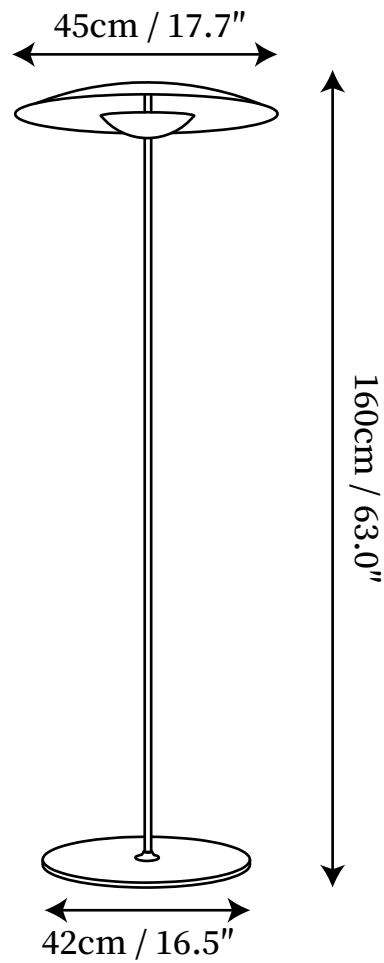

SPECIFICATION SHEET

SPECIFICATION DETAILS

*For custom options, consult factory for details

| | |
|-----------------------------|---|
| Fixture Dimensions | D 17.7" x H 63.0" |
| Light source | Integrated LED |
| Wattage | ~5 W |
| Voltage | AC 110-240V |
| | 3000K |
| | 80CRI |
| Mounting | Floor |
| Driver Required | Yes |
| Optional Color Temps | Warm Light (3000K), Neutral Light (4500K), Cool Light (6000K) |
| LED Rated Life | 30000 hours |
| Dimming | Dimming is not supported |
| Finishes | Woodgrain, Matt black. |
| Shade Details | Woodgrain, Matt black. |
| Material | Metal, Aluminum. |
| Wire Length | 78.7" |
| Wire Type | Wire with switch plug |

SPECIFICATION SHEET

SPECIFICATION DETAILS

*For custom options, consult factory for details

| | |
|-----------------------------|---|
| Fixture Dimensions | L 54.7" x H 70.9" |
| Light source | Integrated LED |
| Wattage | ~5 W |
| Voltage | AC 110-240V |
| | 3000K |
| | 80CRI |
| Mounting | Floor |
| Driver Required | Yes |
| Optional Color Temps | Warm Light (3000K), Neutral Light (4500K), Cool Light (6000K) |
| LED Rated Life | 30000 hours |
| Dimming | Dimming is not supported |
| Finishes | Woodgrain, Matt black. |
| Shade Details | Woodgrain, Matt black. |
| Material | Metal, Aluminum. |
| Wire Length | 78.7" |
| Wire Type | Wire with switch plug |