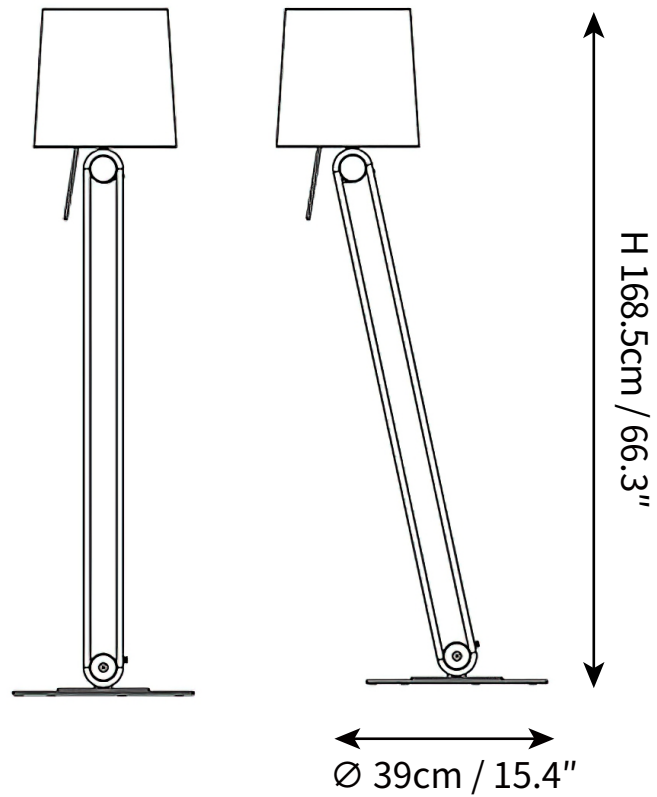

## SPECIFICATION DETAILS

\*For custom options, consult factory for details

<b>Fixture Dimensions</b>	Ø 15.4" x H 66.3"
<b>Light source</b>	E27
<b>Wattage</b>	Max 40W
<b>Voltage</b>	AC 110-240V
<b>Color Temperature</b>	Based on the purchase of light bulbs
<b>CRI(Ra)</b>	80CRI
<b>Mounting</b>	Floor
<b>Driver Required</b>	NO
<b>Optional Color Temps</b>	Buy bulbs as needed
<b>LED Rated Life</b>	Based on bulb life (we do not supply bulbs)
<b>Dimming</b>	Dimming is not supported
<b>Finishes</b>	Black
<b>Shade Details</b>	Black
<b>Material</b>	Metal, Fabric
<b>Wire Length</b>	94.8"
<b>Wire Type</b>	Wire with switch plug

## SPECIFICATION DETAILS

\*For custom options, consult factory for details

<b>Fixture Dimensions</b>	Ø 15.4" x H 95.6"
<b>Light source</b>	E27
<b>Wattage</b>	Max 40W
<b>Voltage</b>	AC 110-240V
<b>Color Temperature</b>	Based on the purchase of light bulbs
<b>CRI(Ra)</b>	80CRI
<b>Mounting</b>	Floor
<b>Driver Required</b>	NO
<b>Optional Color Temps</b>	Buy bulbs as needed
<b>LED Rated Life</b>	Based on bulb life (we do not supply bulbs)
<b>Dimming</b>	Dimming is not supported
<b>Finishes</b>	Black
<b>Shade Details</b>	Black
<b>Material</b>	Metal, Fabric
<b>Wire Length</b>	94.8"
<b>Wire Type</b>	Wire with switch plug