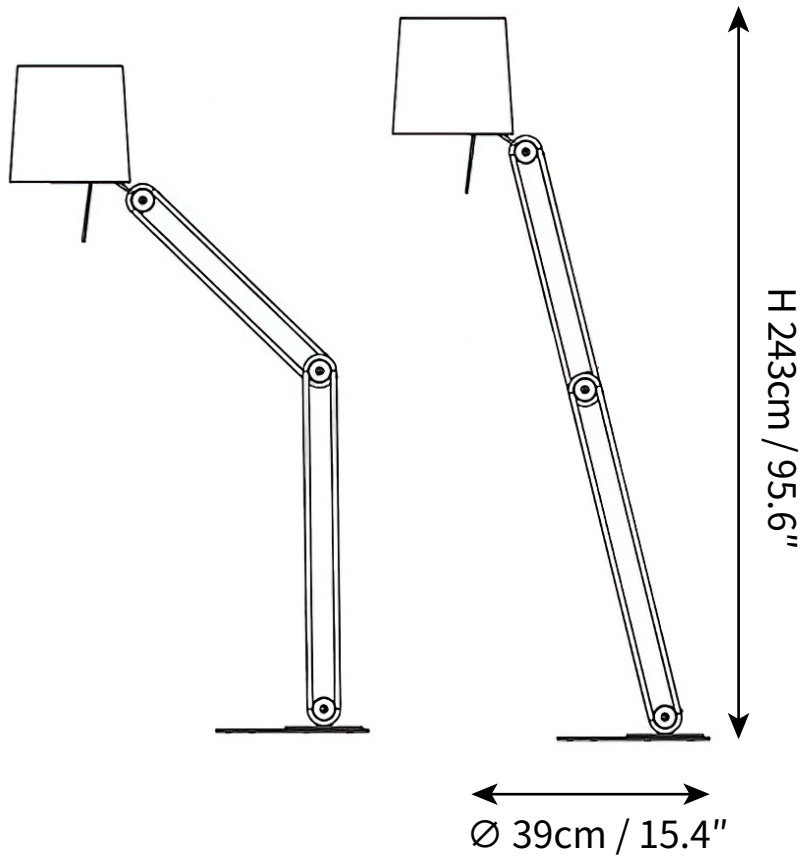

## SPECIFICATION DETAILS

\*For custom options, consult factory for details

<b>Fixture Dimensions</b>	Ø 15.4" x H 66.3"
<b>Light source</b>	E27
<b>Wattage</b>	Max 40W
<b>Voltage</b>	AC 110-240V
<b>Color Temperature</b>	Based on the purchase of light bulbs
<b>CRI(Ra)</b>	80CRI
<b>Mounting</b>	Floor
<b>Driver Required</b>	NO
<b>Optional Color Temps</b>	Buy bulbs as needed
<b>LED Rated Life</b>	Based on bulb life (we do not supply bulbs)
<b>Dimming</b>	Dimming is not supported
<b>Finishes</b>	Black
<b>Shade Details</b>	Black
<b>Material</b>	Metal, Fabric
<b>Wire Length</b>	94.8"
<b>Wire Type</b>	Wire with switch plug

## SPECIFICATION DETAILS

\*For custom options, consult factory for details

<b>Fixture Dimensions</b>	Ø 15.4" x H 95.6"
<b>Light source</b>	E27
<b>Wattage</b>	Max 40W
<b>Voltage</b>	AC 110-240V
<b>Color Temperature</b>	Based on the purchase of light bulbs
<b>CRI(Ra)</b>	80CRI
<b>Mounting</b>	Floor
<b>Driver Required</b>	NO
<b>Optional Color Temps</b>	Buy bulbs as needed
<b>LED Rated Life</b>	Based on bulb life (we do not supply bulbs)
<b>Dimming</b>	Dimming is not supported
<b>Finishes</b>	Black
<b>Shade Details</b>	Black
<b>Material</b>	Metal, Fabric
<b>Wire Length</b>	94.8"
<b>Wire Type</b>	Wire with switch plug