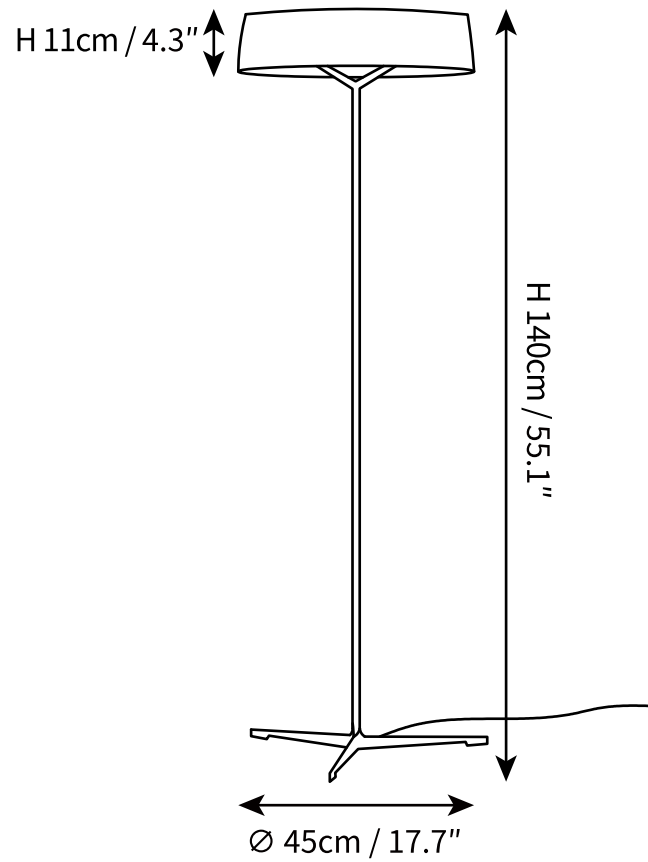

SPECIFICATION SHEET

SPECIFICATION DETAILS

*For custom options, consult factory for details

Fixture Dimensions	Ø 17.7" x H 55.1"
Light source	Integrated LED
Wattage	~5 W
Voltage	AC 110-240V
Color Temperature	3000K
CRI(Ra)	80CRI
Mounting	Floor
Driver Required	Yes
Optional Color Temps	Warm Light (3000K), Neutral Light (4500K), Cool Light (6000K)
LED Rated Life	30000 hours
Dimming	Dimming is not supported
Finishes	Black, Grey
Shade Details	White
Material	Metal, Fabric, Aluminum.
Wire Length	94.8"
Wire Type	Wire with switch plug