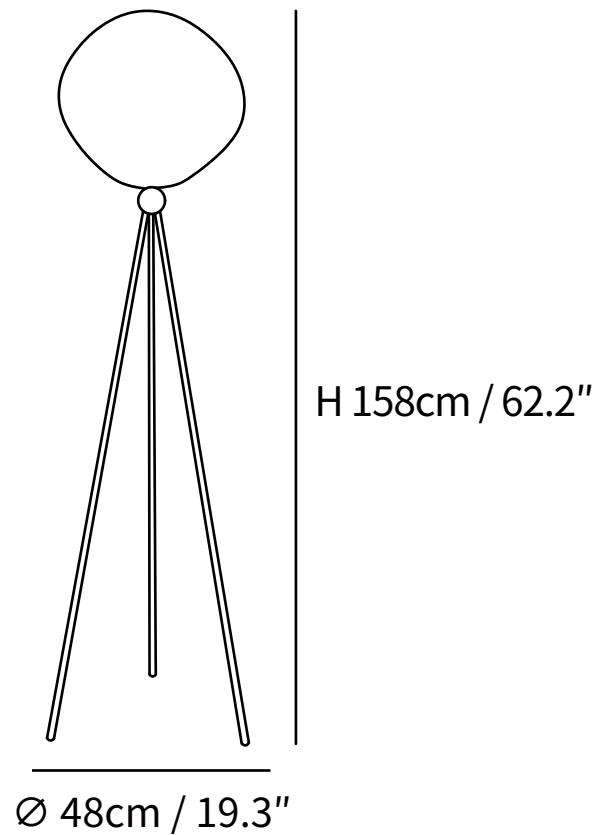

## SPECIFICATION DETAILS

\*For custom options, consult factory for details

<b>Fixture Dimensions</b>	D 19.3" x H 62.2"
<b>Light source</b>	E26 or E27.
<b>Wattage</b>	40 W
<b>Voltage</b>	AC 110-240V
<b>Color Temperature</b>	Based on the purchase of light bulbs
<b>CRI(Ra)</b>	80CRI
<b>Mounting</b>	Floor
<b>Driver Required</b>	NO
<b>Optional Color Temps</b>	Buy bulbs as needed
<b>LED Rated Life</b>	Based on bulb life (we do not supply bulbs)
<b>Dimming</b>	Dimming is not supported
<b>Finishes</b>	Gold, Black.
<b>Shade Details</b>	Rose gold, Smoke gray, Gold, Silver.
<b>Material</b>	Metal, Acrylic.
<b>Wire Length</b>	98.4"
<b>Wire Type</b>	Wire with switch plug