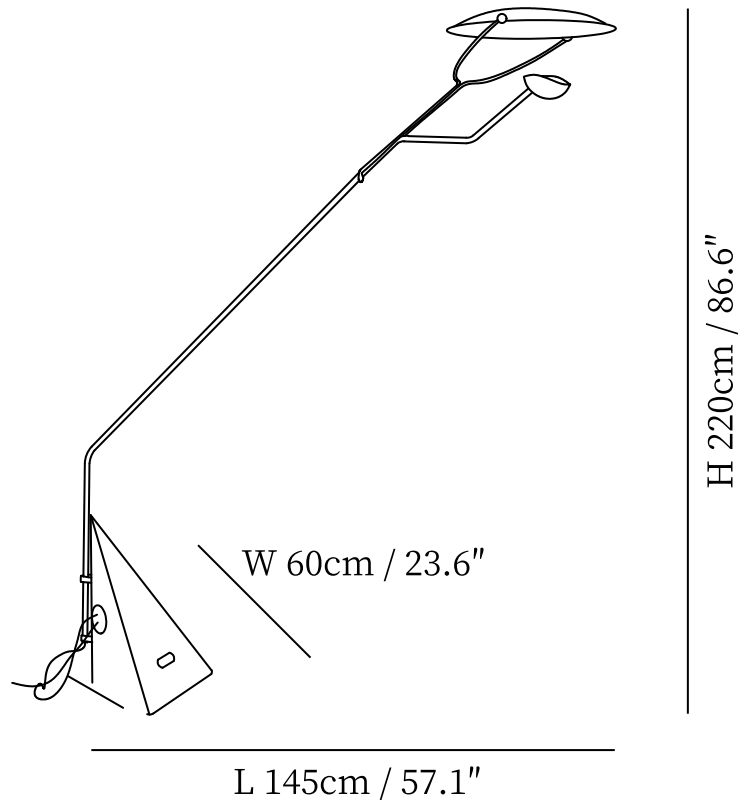

SPECIFICATION SHEET

SPECIFICATION DETAILS

*For custom options, consult factory for details

Fixture Dimensions	D 57.1" x H 86.6"
Light source	Integrated LED
Wattage	~5 W
Voltage	AC 110-240V
Color Temperature	3000K
CRI(Ra)	80CRI
Mounting	Floor
Driver Required	Yes
Optional Color Temps	Warm Light (3000K), Neutral Light (4500K), Cool Light (6000K)
LED Rated Life	30000 hours
Dimming	Dimming is not supported
Finishes	White & Gray.
Shade Details	White.
Material	Stainless Steel, Aluminum, Marble.
Wire Length	98.4"
Wire Type	Wire with switch plug