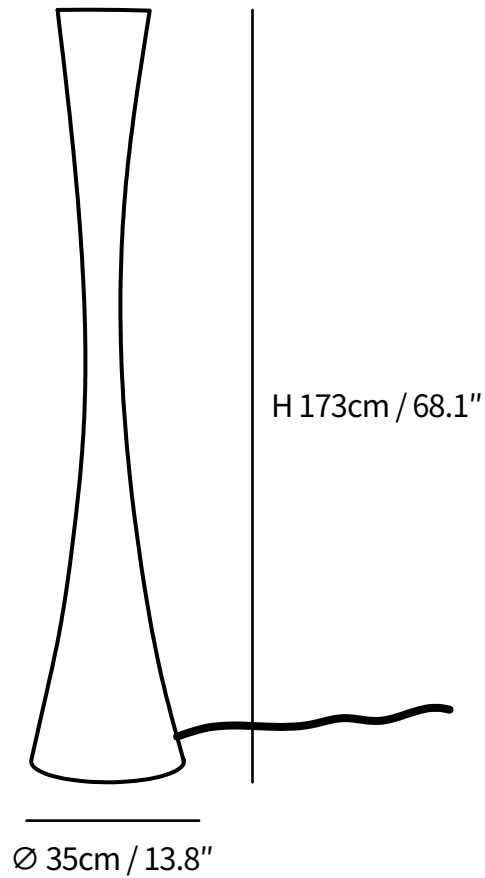

SPECIFICATION SHEET

SPECIFICATION DETAILS

*For custom options, consult factory for details

Fixture Dimensions	D 13.8" x H 68.1"
Light source	Integrated LED
Wattage	~5 W
Voltage	AC 110-240V
Color Temperature	3000K
CRI(Ra)	80CRI
Mounting	Floor
Driver Required	Yes
Optional Color Temps	Warm Light (3000K), Neutral Light (4500K), Cool Light (6000K)
LED Rated Life	30000 hours
Dimming	Dimming is not supported
Finishes	White.
Shade Details	White.
Material	Plastic, Metal, Fiberglass.
Wire Length	98.4"
Wire Type	Wire with switch plug