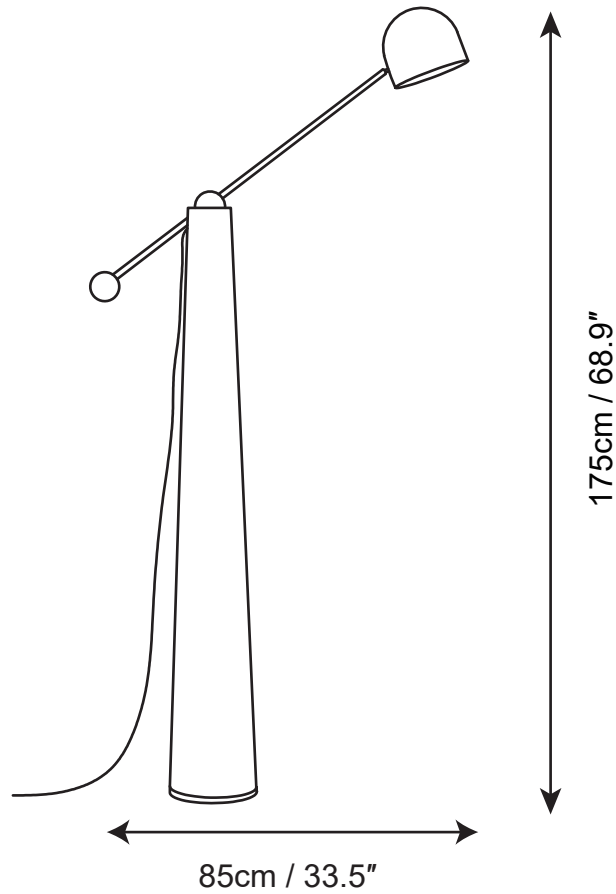

## SPECIFICATION DETAILS

\*For custom options, consult factory for details

<b>Fixture Dimensions</b>	D 33.5" x H 68.9"
<b>Light source</b>	E27
<b>Wattage</b>	Max 40W
<b>Voltage</b>	AC 110-240V
<b>Color Temperature</b>	Based on the purchase of light bulbs
<b>CRI(Ra)</b>	80CRI
<b>Mounting</b>	Floor
<b>Driver Required</b>	NO
<b>Optional Color Temps</b>	Buy bulbs as needed
<b>LED Rated Life</b>	Based on bulb life (we do not supply bulbs)
<b>Dimming</b>	Dimming is not supported
<b>Finishes</b>	Glod, Black, Red
<b>Shade Details</b>	Glod
<b>Material</b>	Metal, Handmade Leather
<b>Wire Length</b>	98.4"
<b>Wire Type</b>	Wire with switch plug