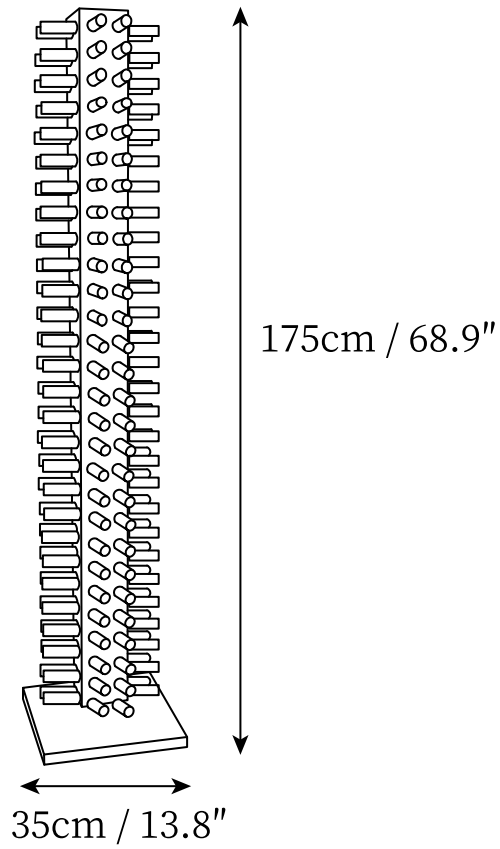

## SPECIFICATION DETAILS

\*For custom options, consult factory for details

<b>Fixture Dimensions</b>	D 13.8" x H 68.9"
<b>Light source</b>	Integrated LED
<b>Wattage</b>	~48 W
<b>Voltage</b>	AC 110-240V
<b>Color Temperature</b>	3000K
<b>CRI(Ra)</b>	80CRI
<b>Mounting</b>	Floor
<b>Driver Required</b>	Yes
<b>Optional Color Temps</b>	Warm Light (3000K), Neutral Light (4500K), Cool Light (6000K)
<b>LED Rated Life</b>	30000 hours
<b>Dimming</b>	Dimming is not supported
<b>Finishes</b>	Black.
<b>Shade Details</b>	White.
<b>Material</b>	Metal, Acrylic.
<b>Wire Length</b>	78.7"
<b>Wire Type</b>	Wire with switch plug