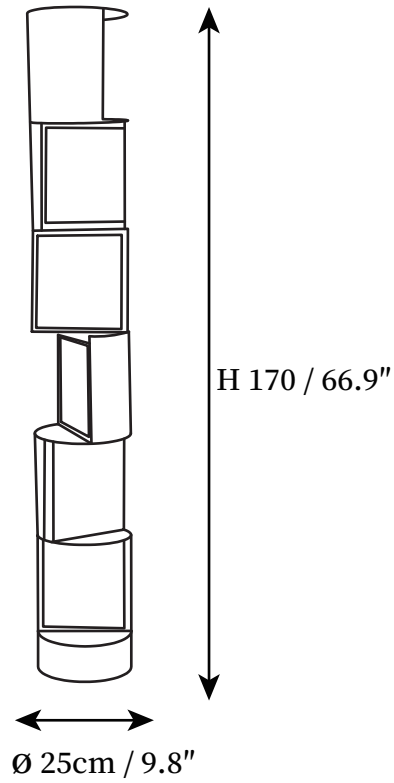

SPECIFICATION SHEET

SPECIFICATION DETAILS

*For custom options, consult factory for details

Fixture Dimensions	D 9.8" x H 66.9"
Light source	Integrated LED
Wattage	~5W
Voltage	AC 110-240V
Color Temperature	3000K
CRI(Ra)	80CRI
Mounting	Floor
Driver Required	Yes
Optional Color Temps	Warm Light (3000K), Neutral Light (4500K), Cool Light (6000K)
LED Rated Life	30000 Hours
Dimming	Dimming is not supported
Finishes	Stainless steel.
Shade Details	White.
Material	Stainless steel, Acrylic.
Wire Length	78.7"
Wire Type	Wire with switch plug