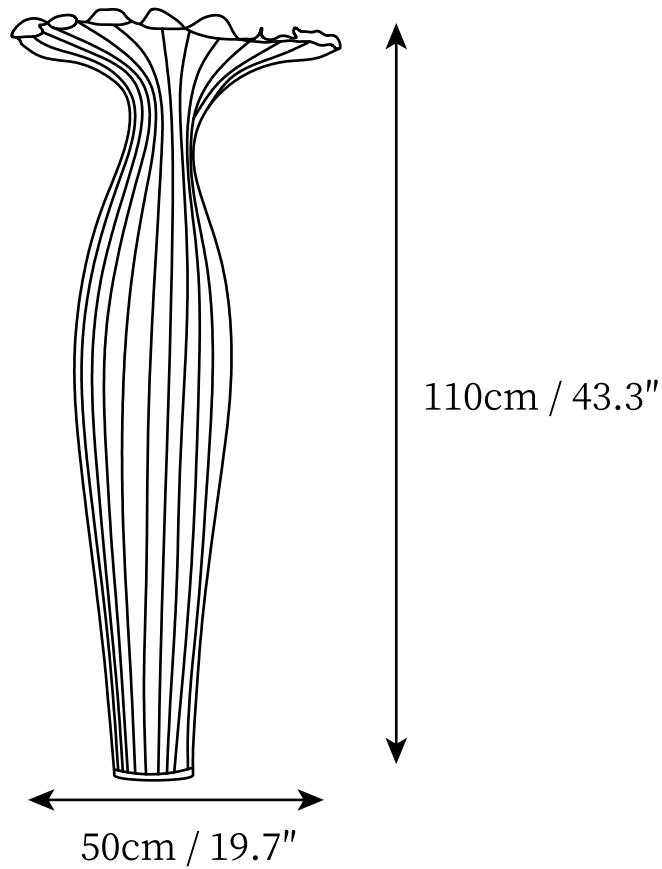

SPECIFICATION SHEET

SPECIFICATION DETAILS

*For custom options, consult factory for details

Fixture Dimensions	D 19.7" x H 43.3"
Light source	Integrated LED
Wattage	~20 W
Voltage	AC 110-240V
Color Temperature	3000K
CRI(Ra)	80CRI
Mounting	Floor
Driver Required	Yes
Optional Color Temps	Warm Light (3000K), Neutral Light (4500K), Cool Light (6000K)
LED Rated Life	30000 hours
Dimming	Dimming is not supported
Finishes	White.
Shade Details	White.
Material	Metal, Fabric.
Wire Length	98.4"
Wire Type	Wire with switch plug