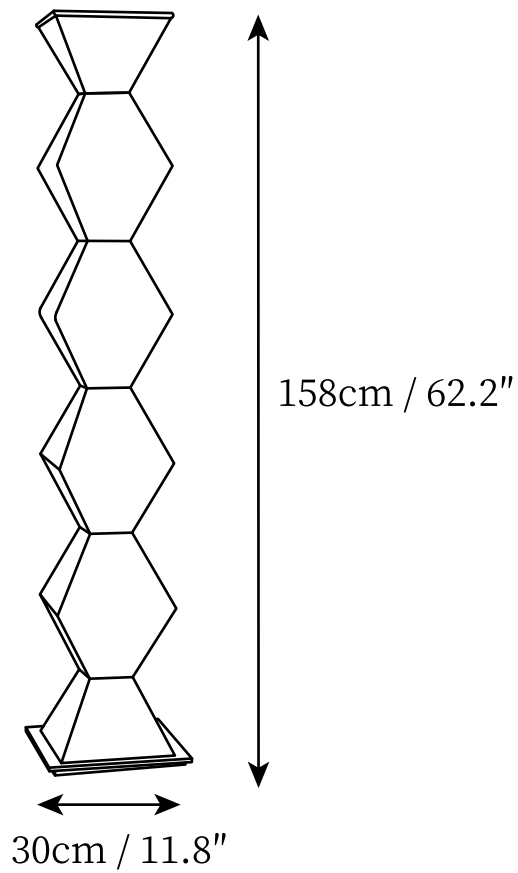

## SPECIFICATION DETAILS

\*For custom options, consult factory for details

<b>Fixture Dimensions</b>	D 11.8" x H 62.2"
<b>Light source</b>	Integrated LED
<b>Wattage</b>	~48 W
<b>Voltage</b>	AC 110-240V
<b>Color Temperature</b>	3000K
<b>CRI(Ra)</b>	80CRI
<b>Mounting</b>	Floor
<b>Driver Required</b>	Yes
<b>Optional Color Temps</b>	Warm Light (3000K), Neutral Light (4500K), Cool Light (6000K)
<b>LED Rated Life</b>	30000 hours
<b>Dimming</b>	Dimming is not supported
<b>Finishes</b>	Chrome, White.
<b>Shade Details</b>	White.
<b>Material</b>	Stainless steel, Glass.
<b>Wire Length</b>	78.7"
<b>Wire Type</b>	Wire with switch plug