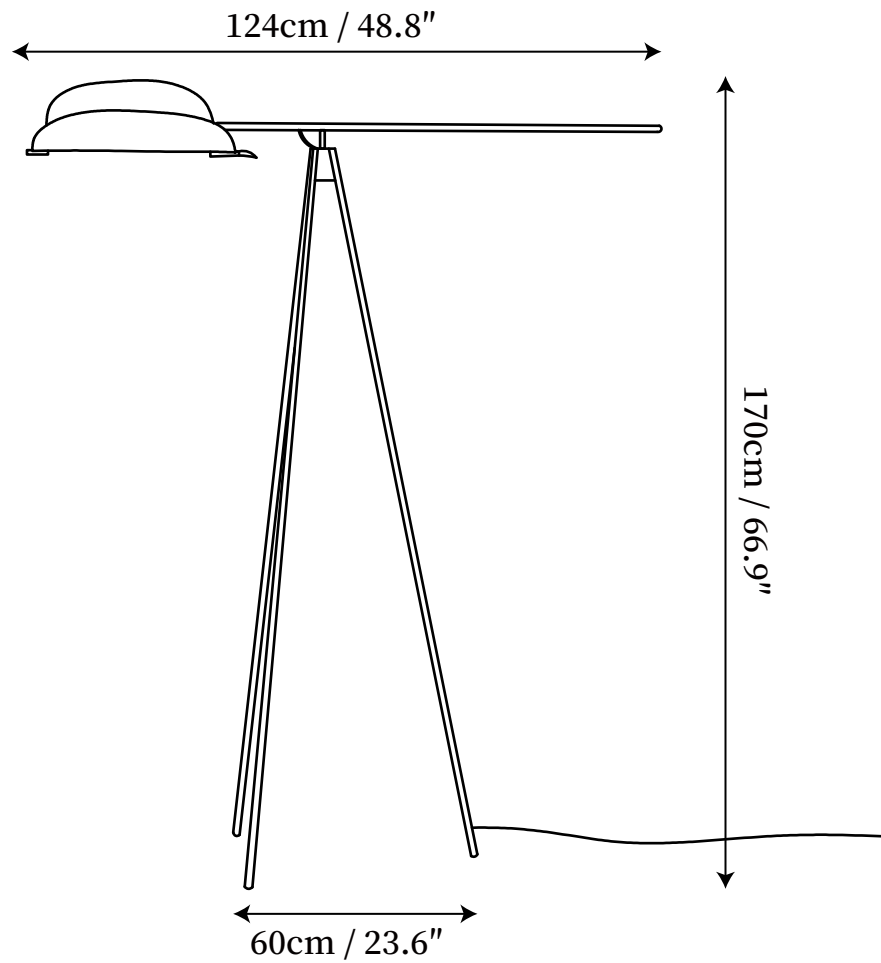

SPECIFICATION SHEET

SPECIFICATION DETAILS

*For custom options, consult factory for details

Fixture Dimensions	D 23.6" x H 66.9"
Light source	Integrated LED
Wattage	~5 W
Voltage	AC 110-240V
Color Temperature	3000K
CRI(Ra)	80CRI
Mounting	Floor
Driver Required	Yes
Optional Color Temps	Warm Light (3000K), Neutral Light (4500K), Cool Light (6000K)
LED Rated Life	30000 hours
Dimming	Dimming is not supported
Finishes	Gold & Black.
Shade Details	White.
Material	Metal, Acrylic.
Wire Length	78.7"
Wire Type	Wire with switch plug