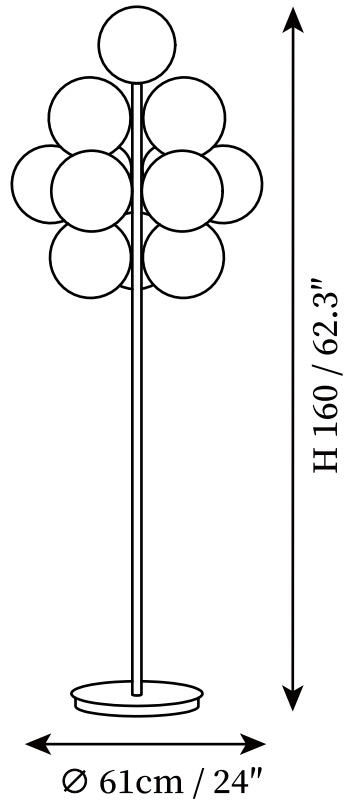

SPECIFICATION SHEET

SPECIFICATION DETAILS

*For custom options, consult factory for details

Fixture Dimensions	D 24" x H 62.3"
Light source	G9
Wattage	5W
Voltage	AC 110-240V
Color Temperature	Based on the purchase of light bulbs
CRI(Ra)	80CRI
Mounting	Floor
Driver Required	NO
Optional Color Temps	Buy bulbs as needed
LED Rated Life	Based on bulb life (we do not supply bulbs)
Dimming	Dimming is not supported
Finishes	Black.
Shade Details	Purple.
Material	Metal, Glass.
Wire Length	98.4"
Wire Type	Wire with switch plug