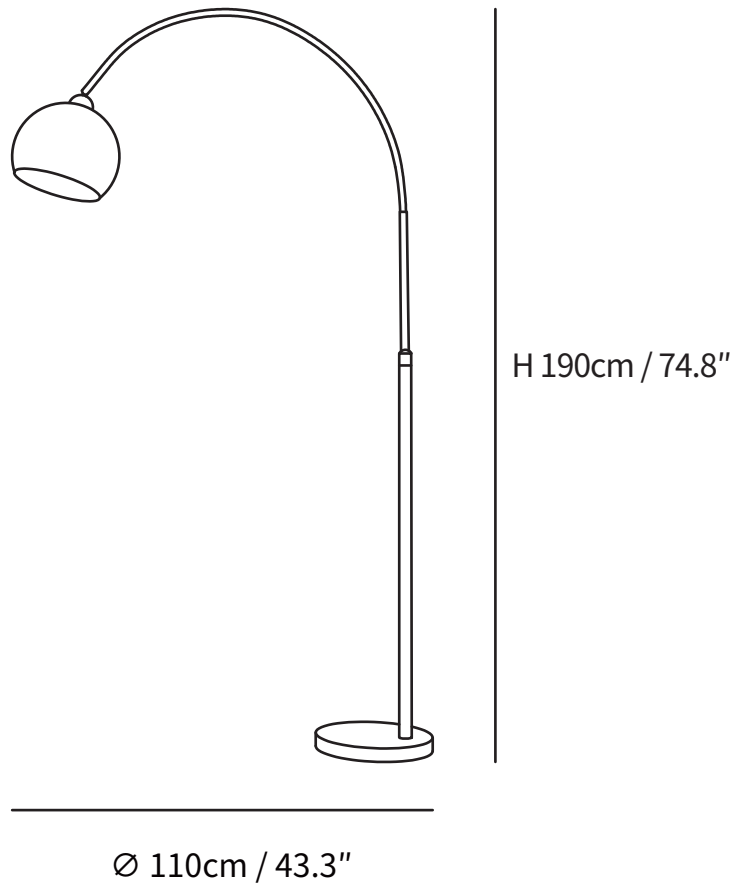

SPECIFICATION SHEET

SPECIFICATION DETAILS

*For custom options, consult factory for details

Fixture Dimensions	D 43.3" x H 74.8"
Light source	E26 or E27
Wattage	40W
Voltage	AC 110-240V
Color Temperature	Based on the purchase of light bulbs
CRI(Ra)	80CRI
Mounting	Floor
Driver Required	NO
Optional Color Temps	Buy bulbs as needed
LED Rated Life	Based on bulb life (we do not supply bulbs)
Dimming	Dimming is not supported
Finishes	Gold, Black, White, Chrome
Shade Details	Gold, Black, White, Chrome
Material	Metal
Wire Length	94.8"
Wire Type	Wire with switch plug