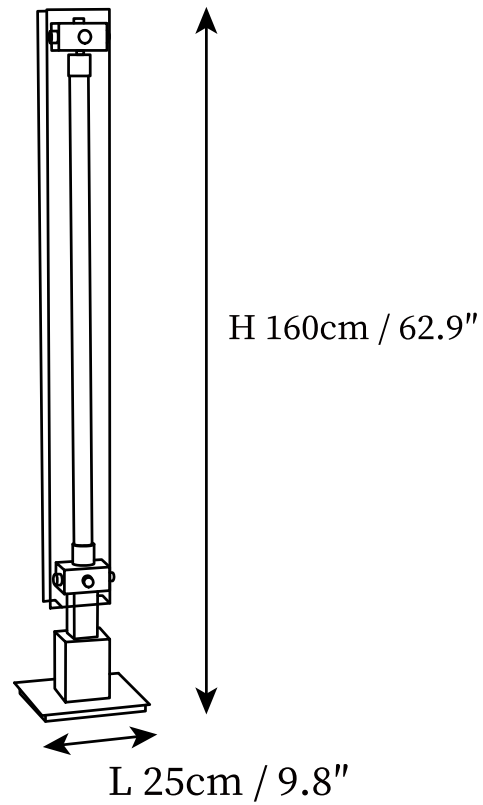

SPECIFICATION SHEET

SPECIFICATION DETAILS

*For custom options, consult factory for details

Fixture Dimensions	D 9.8" x H 62.9"
Light source	Integrated LED
Wattage	~20 W
Voltage	AC 110-240V
Color Temperature	3000K
CRI(Ra)	80CRI
Mounting	Floor
Driver Required	Yes
Optional Color Temps	Warm Light (3000K), Neutral Light (4500K), Cool Light (6000K)
LED Rated Life	30000 hours
Dimming	Dimming is not supported
Finishes	Chrome, White.
Shade Details	Transparent.
Material	Metal, Stainless steel, Acrylic, Glass.
Wire Length	98.4"
Wire Type	Wire with switch plug