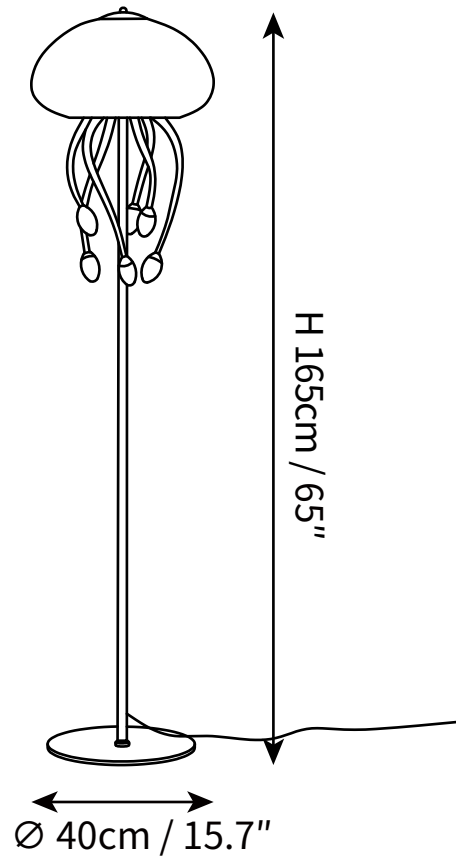

SPECIFICATION SHEET

SPECIFICATION DETAILS

*For custom options, consult factory for details

Fixture Dimensions	Ø 15.7" x H 65"
	Integrated LED
Wattage	~5 W
Voltage	AC 110-240V
Color Temperature	3000K
CRI(Ra)	80CRI
Mounting	Floor
Driver Required	Yes
Optional Color Temps	Warm Light (3000K), Neutral Light (4500K), Cool Light (6000K)
LED Rated Life	30000 hours
Dimming	Dimming is not supported
Finishes	Beige, Green
Shade Details	Green
Material	Metal, Acrylic
Wire Length	94.8"
Wire Type	Wire with switch plug