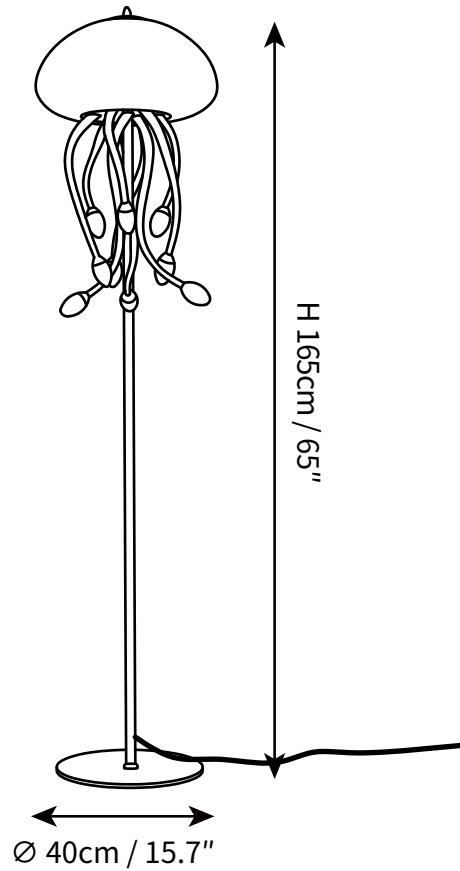

SPECIFICATION SHEET

SPECIFICATION DETAILS

*For custom options, consult factory for details

Fixture Dimensions	Ø 15.7" x H 65"
	Integrated LED
Wattage	~5 W
Voltage	AC 110-240V
Color Temperature	3000K
CRI(Ra)	80CRI
Mounting	Floor
Driver Required	Yes
Optional Color Temps	Warm Light (3000K), Neutral Light (4500K), Cool Light (6000K)
LED Rated Life	30000 hours
Dimming	Dimming is not supported
Finishes	Beige, Green
Shade Details	Green
Material	Metal, Acrylic
Wire Length	94.8"
Wire Type	Wire with switch plug