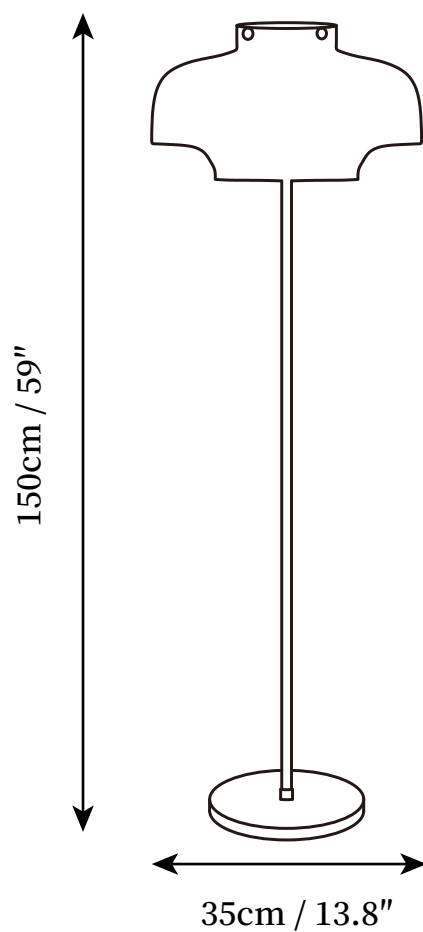

## SPECIFICATION DETAILS

\*For custom options, consult factory for details

<b>Fixture Dimensions</b>	D 13.8" x H 59"
<b>Light source</b>	E26 or E27 (bulb not included)
<b>Wattage</b>	MAX 40W incandescent bulb or LED equivalent.
<b>Voltage</b>	AC 110-240V
<b>Dimming</b>	Compatible with dimmable bulbs (bulb not included)
<b>Control method</b>	In line ON / OFF switch.
<b>Finishes</b>	Gold
<b>Shade Details</b>	White
<b>Material</b>	Metal, Marble, Glass
<b>Cord Length</b>	Supplied with switched plug cord, length ~59" (150cm).