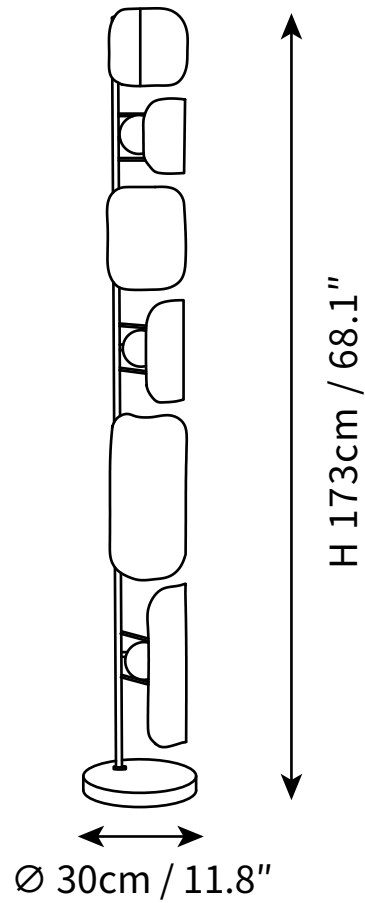

# SPECIFICATION SHEET

---

## SPECIFICATION DETAILS

\*For custom options, consult factory for details

<b>Fixture Dimensions</b>	$\text{Ø } 11.8'' \times \text{H } 68.1''$
<b>Light source</b>	G4
<b>Wattage</b>	5W
<b>Voltage</b>	AC 110-240V
<b>Color Temperature</b>	Based on the purchase of light bulbs
<b>CRI(Ra)</b>	80CRI
<b>Mounting</b>	Floor
<b>Driver Required</b>	NO
<b>Optional Color Temps</b>	Buy bulbs as needed
<b>LED Rated Life</b>	Based on bulb life (we do not supply bulbs)
<b>Dimming</b>	Dimming is not supported
<b>Finishes</b>	Black, Gold, White
<b>Shade Details</b>	Black
<b>Material</b>	Metal, Marble, Glass
<b>Wire Length</b>	98.4"
<b>Wire Type</b>	Wire with switch plug