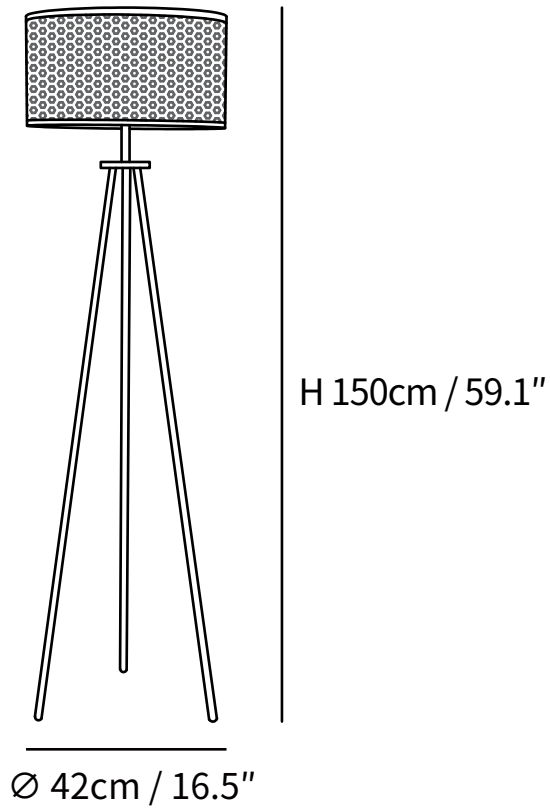

SPECIFICATION SHEET

SPECIFICATION DETAILS

*For custom options, consult factory for details

Fixture Dimensions	Ø 16.5" x H 59.1"
Light source	E26 or E27
Wattage	40W
Voltage	AC 110-240V
Color Temperature	Based on the purchase of light bulbs
CRI(Ra)	80CRI
Mounting	Floor
Driver Required	NO
Optional Color Temps	Buy bulbs as needed
LED Rated Life	Based on bulb life (we do not supply bulbs)
Dimming	Dimming is not supported
Finishes	Black.
Shade Details	Nature bamboo color.
Material	Metal, Bamboo, Fabric.
Wire Length	94.8"
Wire Type	Wire with switch plug