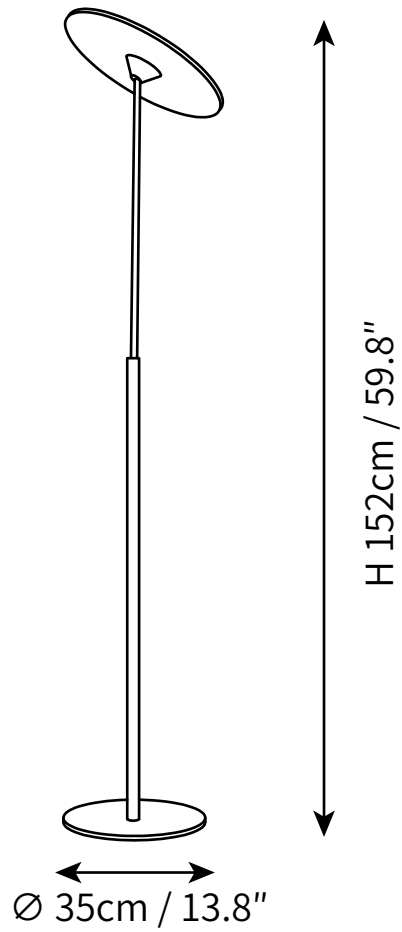

## SPECIFICATION DETAILS

\*For custom options, consult factory for details

<b>Fixture Dimensions</b>	Ø 13.8" x H 59.8"
<b>Light source</b>	Integrated LED
<b>Wattage</b>	~5W
<b>Voltage</b>	AC 110-240V
<b>Color Temperature</b>	3000K
<b>CRI(Ra)</b>	80CRI
<b>Mounting</b>	Floor
<b>Driver Required</b>	Yes
<b>Optional Color Temps</b>	Warm Light (3000K), Neutral Light (4500K), Cool Light (6000K)
<b>LED Rated Life</b>	30000 hours
<b>Dimming</b>	Dimming is not supported
<b>Finishes</b>	Brown.
<b>Shade Details</b>	White.
<b>Material</b>	Metal, Acrylic.
<b>Wire Length</b>	98.4"
<b>Wire Type</b>	Wire with switch plug