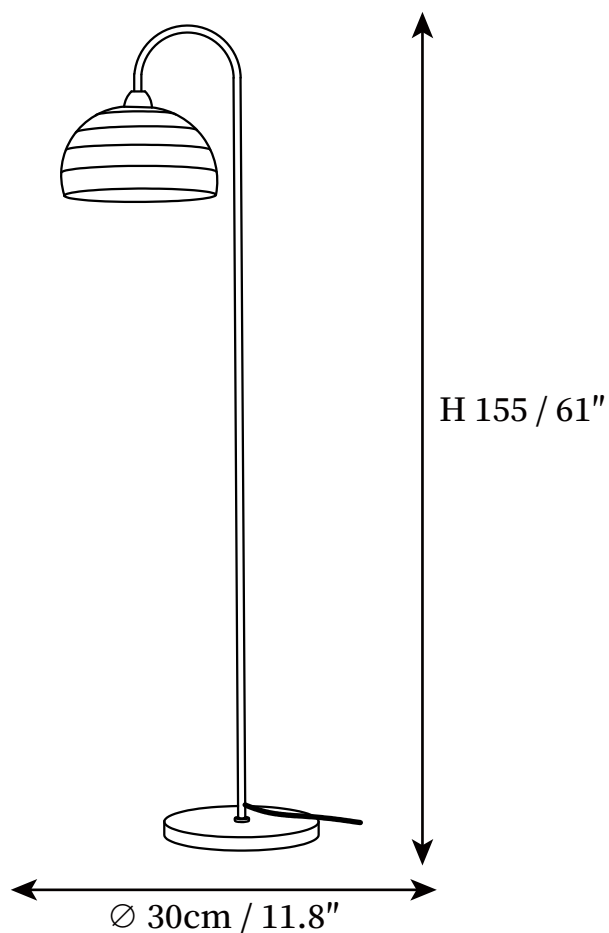

SPECIFICATION SHEET

SPECIFICATION DETAILS

*For custom options, consult factory for details

Fixture Dimensions	D 11.8" X H 61"
Light source	E26 or E27 (bulb not included)
Wattage	MAX 40W incandescent bulb or LED equivalent.
Voltage	AC 110-240V
Dimming	Compatible with dimmable bulbs (bulb not included)
Control method	In line ON / OFF switch.
Finishes	Beige.
Shade Details	Beige.
Material	Metal, Rattan.
Cord Length	Supplied with switched plug cord, length ~59" (150cm).
