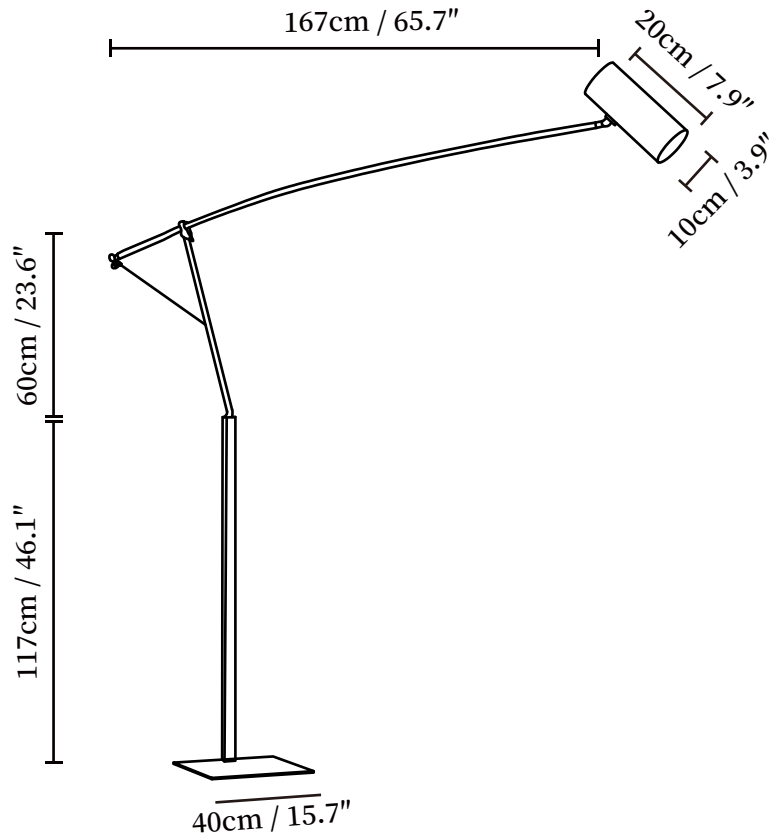

SPECIFICATION SHEET

SPECIFICATION DETAILS

*For custom options, consult factory for details

Fixture Dimensions	L 29.5" x H 66.9"
Light source	Integrated LED
Wattage	~ 5W incandescent bulb or LED equivalent.
Voltage	AC 110-240V
Dimming	Not supported
Control method	In line ON / OFF switch.
CRI(Ra)	90+CRI
LED Rated Life	30000 hours
Color Temperature	Warm Light (3000K), Neutral Light (4000K), Cool Light (6000K)
Finishes	Red & Yellow & Blue.
Shade Details	Yellow.
Material	Metal, Iron, Aluminum.
Cord Length	Supplied with switched plug cord, length ~59" (150cm).

SPECIFICATION SHEET

SPECIFICATION DETAILS

*For custom options, consult factory for details

Fixture Dimensions	L 74" x H 109"
Light source	Integrated LED
Wattage	~ 5W incandescent bulb or LED equivalent.
Voltage	AC 110-240V
Dimming	Not supported
Control method	In line ON / OFF switch.
CRI(Ra)	90+CRI
LED Rated Life	30000 hours
Color Temperature	Warm Light (3000K), Neutral Light (4000K), Cool Light (6000K)
Finishes	Red & Yellow & Blue.
Shade Details	Yellow.
Material	Metal, Iron, Aluminum.
Cord Length	Supplied with switched plug cord, length ~59" (150cm).