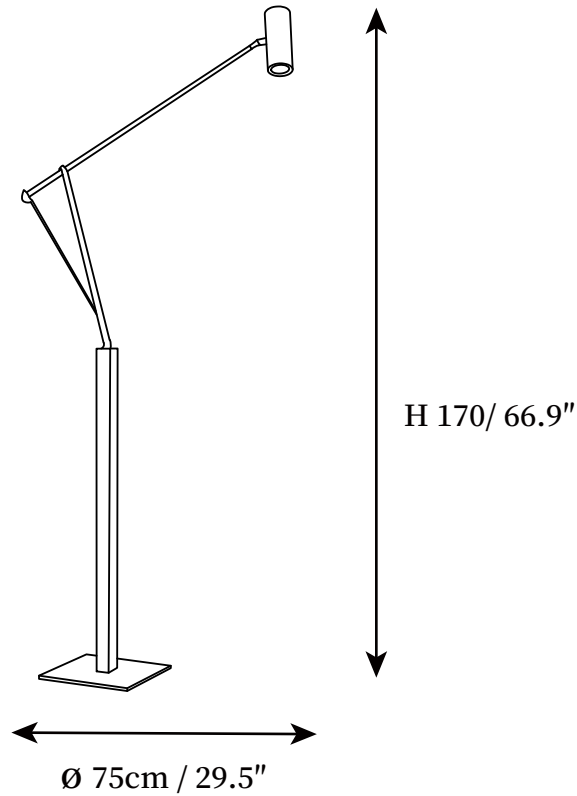

SPECIFICATION SHEET

SPECIFICATION DETAILS

*For custom options, consult factory for details

Fixture Dimensions	L 29.5" x H 66.9"
Light source	Integrated LED
Wattage	~ 5W incandescent bulb or LED equivalent.
Voltage	AC 110-240V
Dimming	Not supported
Control method	In line ON / OFF switch.
CRI(Ra)	90+CRI
LED Rated Life	30000 hours
Color Temperature	Warm Light (3000K), Neutral Light (4000K), Cool Light (6000K)
Finishes	Red & Yellow & Blue.
Shade Details	Yellow.
Material	Metal, Iron, Aluminum.
Cord Length	Supplied with switched plug cord, length ~59" (150cm).

SPECIFICATION SHEET

SPECIFICATION DETAILS

*For custom options, consult factory for details

Fixture Dimensions	L 74" x H 109"
Light source	Integrated LED
Wattage	~ 5W incandescent bulb or LED equivalent.
Voltage	AC 110-240V
Dimming	Not supported
Control method	In line ON / OFF switch.
CRI(Ra)	90+CRI
LED Rated Life	30000 hours
Color Temperature	Warm Light (3000K), Neutral Light (4000K), Cool Light (6000K)
Finishes	Red & Yellow & Blue.
Shade Details	Yellow.
Material	Metal, Iron, Aluminum.
Cord Length	Supplied with switched plug cord, length ~59" (150cm).