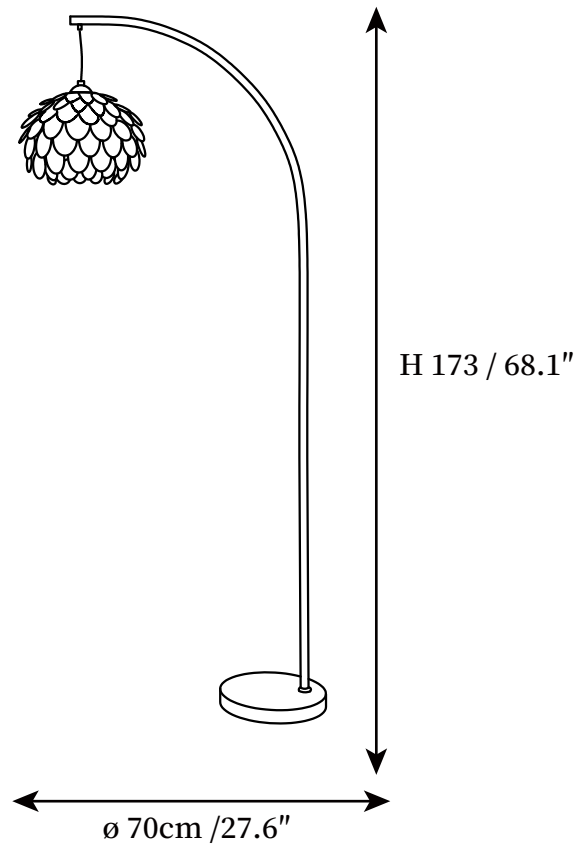

## SPECIFICATION DETAILS

\*For custom options, consult factory for details

<b>Fixture Dimensions</b>	Ø 27.6" x H 68.1"
<b>Light source</b>	E27
<b>Wattage</b>	Max 40W
<b>Voltage</b>	AC 110-240V
<b>Color Temperature</b>	Based on the purchase of light bulbs
<b>CRI(Ra)</b>	80CRI
<b>Mounting</b>	Floor
<b>Driver Required</b>	NO
<b>Optional Color Temps</b>	Buy bulbs as needed
<b>LED Rated Life</b>	Based on bulb life (we do not supply bulbs)
<b>Dimming</b>	Dimming is not supported
<b>Finishes</b>	White.
<b>Shade Details</b>	White.
<b>Material</b>	Metal, Acrylic, Marble.
<b>Wire Length</b>	98.4"
<b>Wire Type</b>	Wire with switch plug