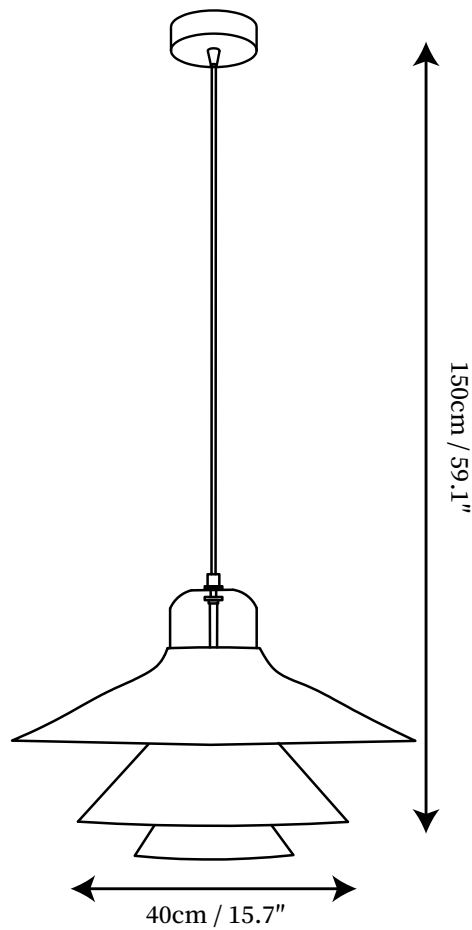

SPECIFICATION SHEET

SPECIFICATION DETAILS

*For custom options, consult factory for details

Fixture Dimensions	D 11.8" x H 59.1"
Light source	E26 or E27 (bulb not included)
Wattage	MAX 40W incandescent bulb or LED equivalent.
Voltage	AC 110-240V
Mounting	Hardwired.
Dimming	Compatible with dimmable bulbs (bulb not included)
Control method	Compatible with common wall switches (
Finishes	White, Red, Green
Shade Details	White
Material	Aluminum, Glass
Wire Length	The standard length of the cord is 59" (150 cm), the length is adjustable.

SPECIFICATION SHEET

SPECIFICATION DETAILS

*For custom options, consult factory for details

Fixture Dimensions	D 15.7" x H 59.1"
Light source	E26 or E27 (bulb not included)
Wattage	MAX 40W incandescent bulb or LED equivalent.
Voltage	AC 110-240V
Mounting	Hardwired.
Dimming	Compatible with dimmable bulbs (bulb not included)
Control method	Compatible with common wall switches (not included)
Finishes	White, Red, Green
Shade Details	White
Material	Aluminum, Glass
Wire Length	The standard length of the cord is 59" (150 cm), the length is adjustable.