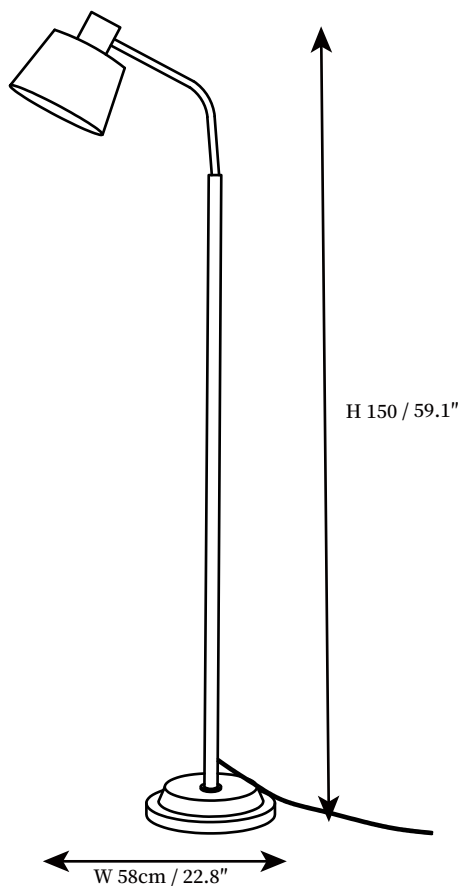

## SPECIFICATION DETAILS

\*For custom options, consult factory for details

<b>Fixture Dimensions</b>	W 22.8" x H 59.1"
<b>Light source</b>	E27
<b>Wattage</b>	Max 40W
<b>Voltage</b>	AC 110-240V
<b>Color Temperature</b>	Based on the purchase of light bulbs
<b>CRI(Ra)</b>	80CRI
<b>Mounting</b>	Floor
<b>Driver Required</b>	NO
<b>Optional Color Temps</b>	Buy bulbs as needed
<b>LED Rated Life</b>	Based on bulb life (we do not supply bulbs)
<b>Dimming</b>	Dimming is not supported
<b>Finishes</b>	Black + Glod, White + Gold.
<b>Shade Details</b>	Black, White.
<b>Material</b>	Metal.
<b>Wire Length</b>	98.4"
<b>Wire Type</b>	Wire with switch plug.