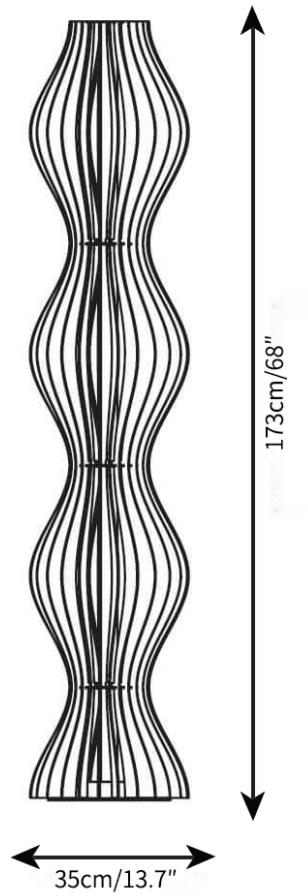

## SPECIFICATION DETAILS

\*For custom options, consult factory for details

<b>Fixture Dimensions</b>	D 13.7" x H 68"
<b>Light source</b>	Integrated LED
<b>Wattage</b>	~5W
<b>Voltage</b>	AC 110-240V
<b>Color Temperature</b>	3000K
<b>CRI(Ra)</b>	80CRI
<b>Mounting</b>	Floor
<b>Driver Required</b>	Yes
<b>Optional Color Temps</b>	Warm White (3000K)
<b>LED Rated Life</b>	30000 hours
<b>Dimming</b>	Dimming is not supported
<b>Finishes</b>	White
<b>Shade Details</b>	White
<b>Material</b>	Metal, Iron, Acrylic.
<b>Wire Length</b>	98.4"
<b>Wire Type</b>	Wire with switch plug