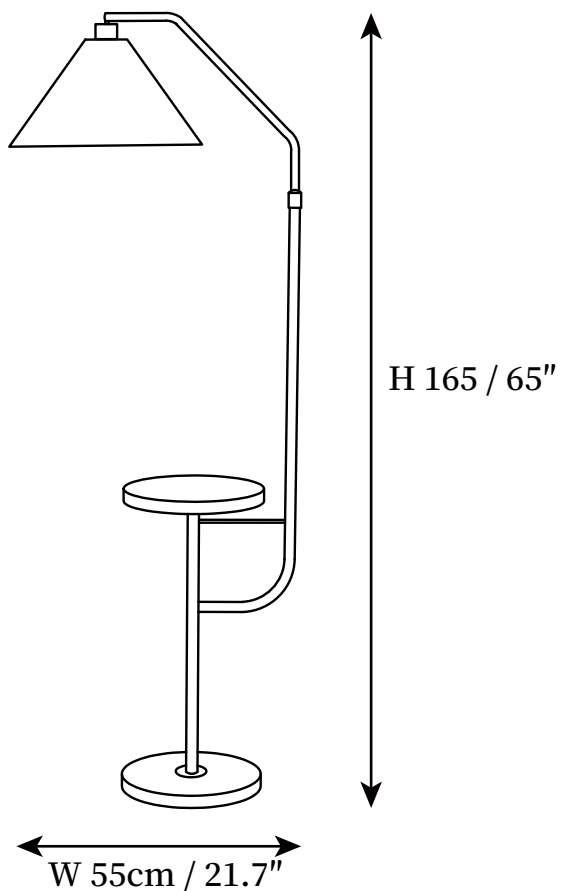

SPECIFICATION SHEET

SPECIFICATION DETAILS

*For custom options, consult factory for details

Fixture Dimensions	W 21.7" x H 65"
Light source	E27
Wattage	Max 40W
Voltage	AC 110-240V
Color Temperature	Based on the purchase of light bulbs
CRI(Ra)	80CRI
Mounting	Floor
Driver Required	NO
Optional Color Temps	Buy bulbs as needed
LED Rated Life	Based on bulb life (we do not supply bulbs)
Dimming	Dimming is not supported
Finishes	Black & White & Gold, Black & Yellow & Gold.
Shade Details	Green, Beige.
Material	Metal, Marble.
Wire Length	98.4"
Wire Type	Wire with switch plug