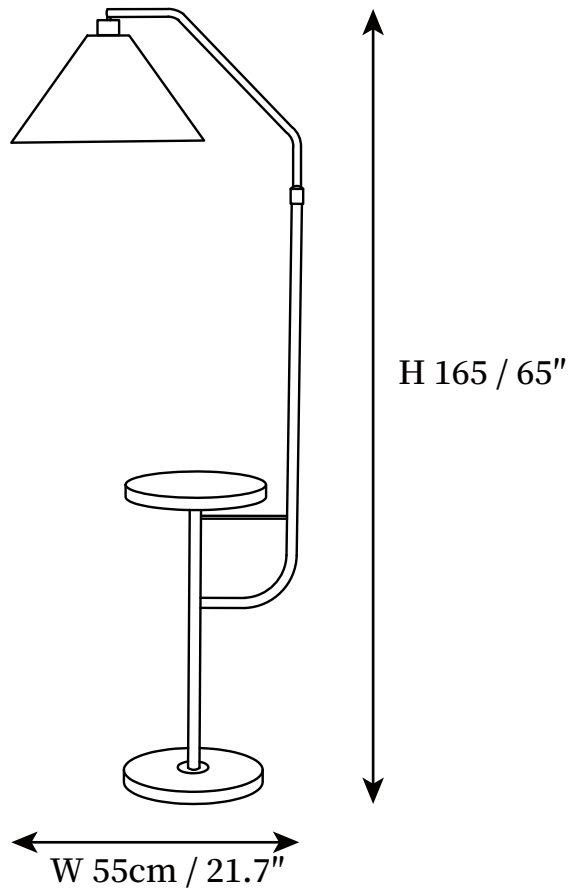

SPECIFICATION SHEET

SPECIFICATION DETAILS

*For custom options, consult factory for details

Fixture Dimensions	W 21.7" x H 65"
Light source	E27
Wattage	Max 40W
Voltage	AC 110-240V
Color Temperature	Based on the purchase of light bulbs
CRI(Ra)	80CRI
Mounting	Floor
Driver Required	NO
Optional Color Temps	Buy bulbs as needed
LED Rated Life	Based on bulb life (we do not supply bulbs)
Dimming	Dimming is not supported
Finishes	Black & White & Gold, Black & Yellow & Gold.
Shade Details	Green, Beige.
Material	Metal, Marble.
Wire Length	98.4"
Wire Type	Wire with switch plug