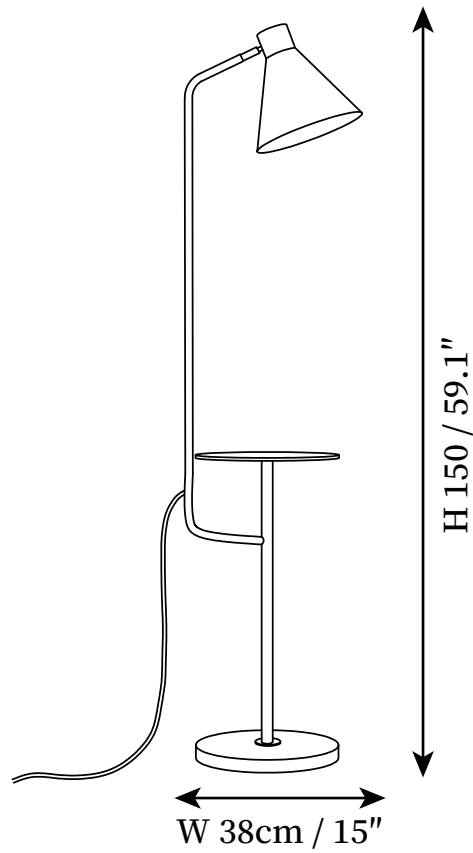

SPECIFICATION SHEET

SPECIFICATION DETAILS

*For custom options, consult factory for details

Fixture Dimensions	W 11" x H 59.1"
Light source	E26 or E27. (bulb not included)
Wattage	Max 40W incandescent bulb or LED equivalent.
Voltage	AC 110-240V
Dimming	Compatible with dimmable bulbs (bulb not included)
Control method	In line ON / OFF switch.
Finishes	Blue, White, Pink, Grey.
Shade Details	Blue, White, Pink, Grey.
Material	Metal, Marble.
Cord Length	Supplied with switched plug cord, length ~59" (150cm).
