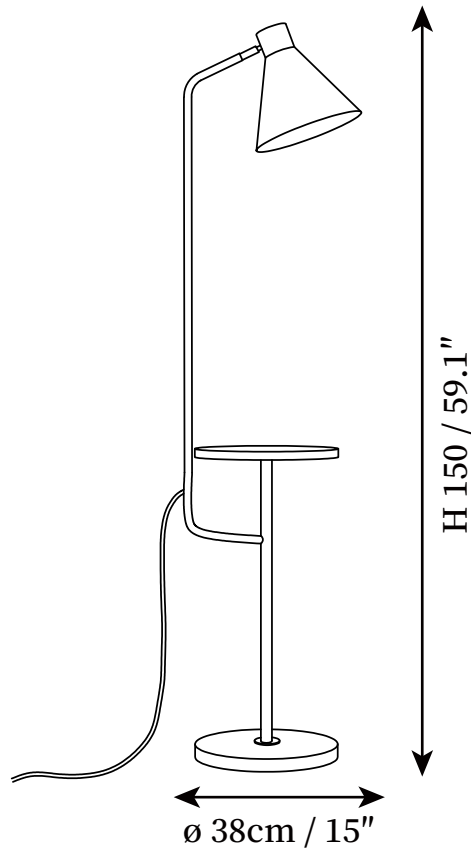

SPECIFICATION SHEET

SPECIFICATION DETAILS

*For custom options, consult factory for details

Fixture Dimensions	W 11" x H 59.1"
Light source	E26 or E27. (bulb not included)
Wattage	Max 40W incandescent bulb or LED equivalent.
Voltage	AC 110-240V
Dimming	Compatible with dimmable bulbs (bulb not included)
Control method	In line ON / OFF switch.
Finishes	Blue, White, Pink, Grey.
Shade Details	Blue, White, Pink, Grey.
Material	Metal, Marble.
Cord Length	Supplied with switched plug cord, length ~59" (150cm).
