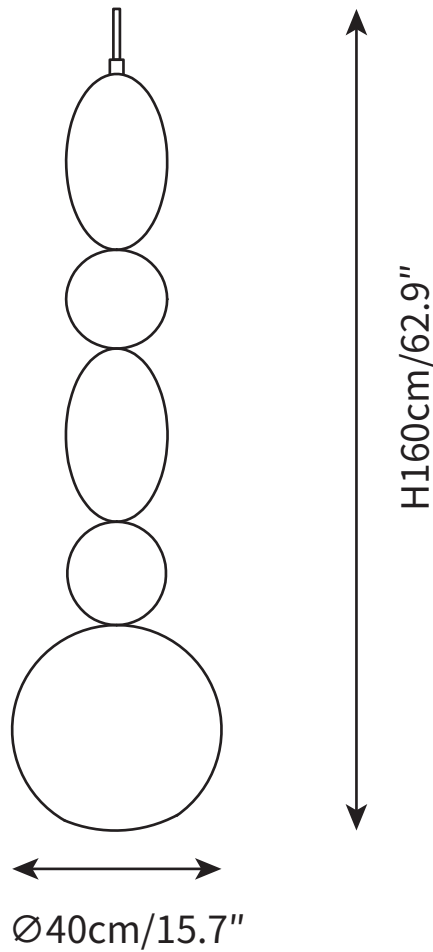

# SPECIFICATION SHEET

## SPECIFICATION DETAILS

\*For custom options, consult factory for details

<b>Fixture Dimensions</b>	Ø 15.7" x H 62.9"
<b>Light source</b>	Integrated LED
<b>Wattage</b>	~5W
<b>Voltage</b>	AC 110-240V
<b>Color Temperature</b>	3000K
<b>CRI(Ra)</b>	80CRI
<b>Mounting</b>	Floor
<b>Driver Required</b>	Yes
<b>Optional Color Temps</b>	Warm Light (3000K), Neutral Light (4500K), Cool Light (6000K)
<b>LED Rated Life</b>	30000 hours
<b>Dimming</b>	Dimming is not supported
<b>Finishes</b>	White, Pink, Black, Blue, Orange.
<b>Shade Details</b>	White, Pink, Black, Blue, Orange.
<b>Material</b>	Metal, Rotation molding ball.
<b>Wire Length</b>	98.4"
<b>Wire Type</b>	Wire with switch plug