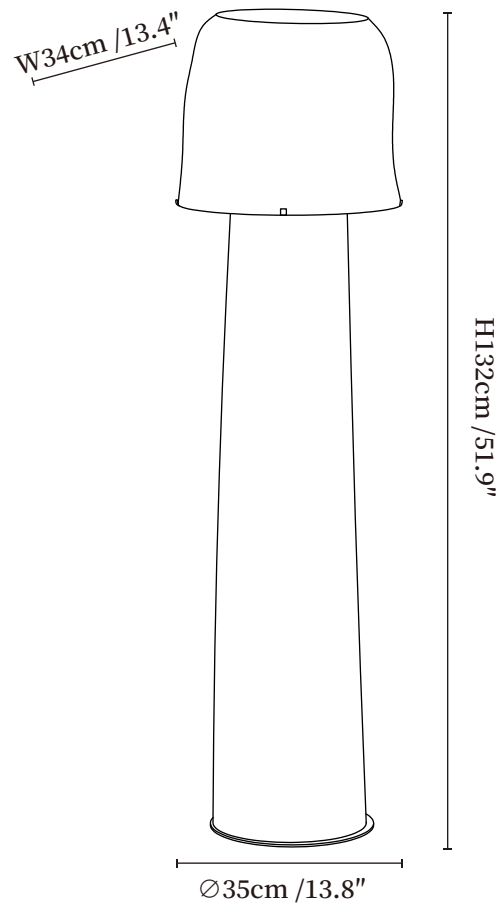

SPECIFICATION SHEET

SPECIFICATION DETAILS

*For custom options, consult factory for details

Fixture Dimensions	Ø 13.8" x W 13.4" x H 51.9"
Light source	E26 or E27 (bulb not included)
Wattage	MAX 40W incandescent bulb or LED equivalent.
Voltage	AC 110-240V
Dimming	Compatible with dimmable bulbs (bulb not included)
Control method	In line ON / OFF switch.
Finishes	White.
Shade Details	White.
Material	Metal, Fiberglass Reinforced Plastic.
Cord Length	Supplied with switched plug cord, length ~59" (150cm).