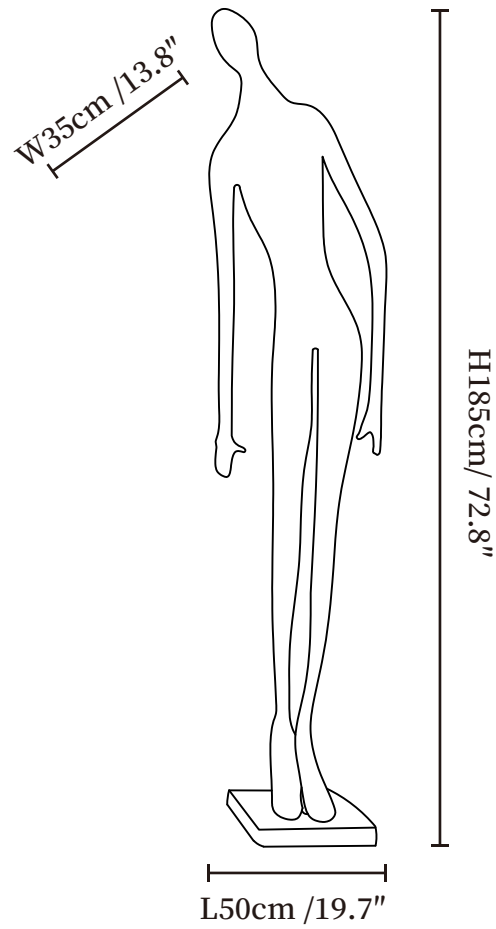

## SPECIFICATION DETAILS

\*For custom options, consult factory for details

---

<b>Fixture Dimensions</b>	L 19.7" x W 13.8" x H 72.8"
<b>Light source</b>	E26 or E27 (bulb not included)
<b>Wattage</b>	MAX 40W incandescent bulb or LED equivalent.
<b>Voltage</b>	AC 110-240V
<b>Dimming</b>	Compatible with dimmable bulbs (bulb not included)
<b>Control method</b>	In line ON / OFF switch.
<b>Finishes</b>	Black.
<b>Shade Details</b>	White.
<b>Material</b>	Glass ball, Fiberglass Reinforced Plastic, Metal.
<b>Cord Length</b>	Supplied with switched plug cord, length ~59" (150cm).