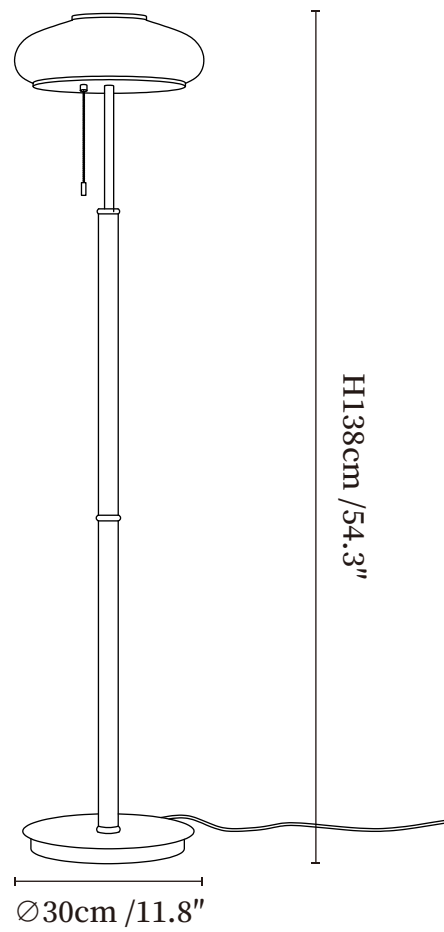

## SPECIFICATION DETAILS

\*For custom options, consult factory for details

---

<b>Fixture Dimensions</b>	Ø 11.8" x H 54.3"
<b>Light source</b>	G9(bulb not included)
<b>Wattage</b>	MAX5W incandescent bulb or LED equivalent.
<b>Voltage</b>	AC 110-240V
<b>Dimming</b>	Compatible with dimmable bulbs (bulb not included)
<b>Control method</b>	In line ON / OFF switch.
<b>Finishes</b>	Walnut Wood, Gold.
<b>Shade Details</b>	White.
<b>Material</b>	Glass, Metal, Wood.
<b>Cord Length</b>	Supplied with switched plug cord, length ~59" (150cm).