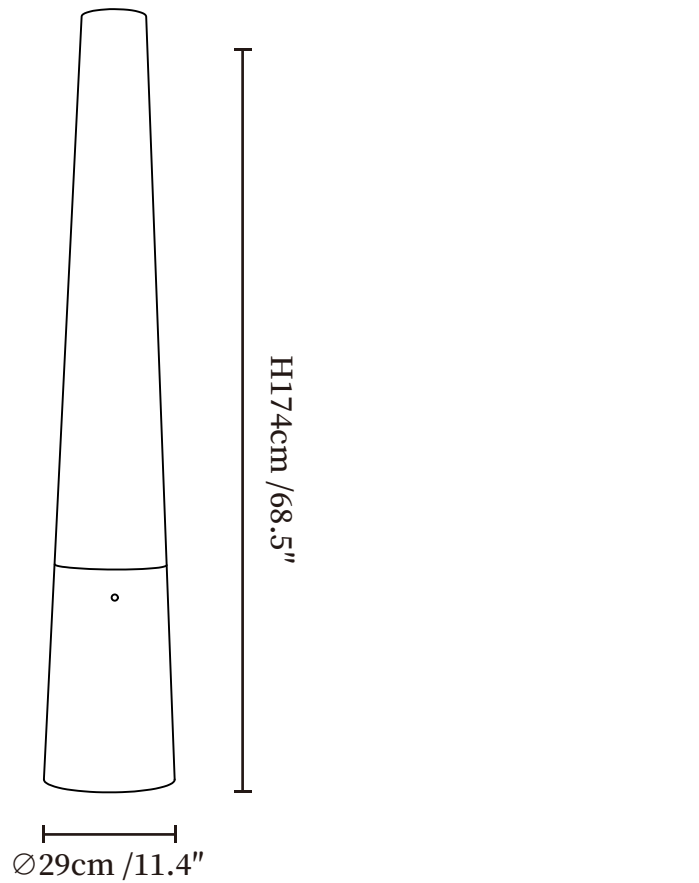

## SPECIFICATION DETAILS

\*For custom options, consult factory for details

<b>Fixture Dimensions</b>	$\text{Ø} 11.4'' \times \text{H } 68.5''$
<b>Light source</b>	Integrated LED
<b>Wattage</b>	~12W
<b>Voltage</b>	AC 110-240V
<b>Dimming</b>	Not supported
<b>CRI(Ra)</b>	90+CRI
<b>LED Rated Life</b>	30000 hours
<b>Control method</b>	In line ON / OFF switch.
<b>Color Temperature</b>	Warm Light (3000K), Neutral Light (4000K), Cool Light (6000K)
<b>Finishes</b>	Wood Color, Walnut Color, Black.
<b>Shade Details</b>	White.
<b>Material</b>	Metal, Wood, Fabric.
<b>Cord Length</b>	Supplied with switched plug cord, length ~59" (150cm).

## SPECIFICATION DETAILS

\*For custom options, consult factory for details

---

<b>Fixture Dimensions</b>	$\varnothing 14.2'' \times H 85.0''$
<b>Light source</b>	Integrated LED
<b>Wattage</b>	~12W
<b>Voltage</b>	AC 110-240V
<b>Dimming</b>	Not supported
<b>CRI(Ra)</b>	90+CRI
<b>LED Rated Life</b>	30000 hours
<b>Control method</b>	In line ON / OFF switch.
<b>Color Temperature</b>	Warm Light (3000K), Neutral Light (4000K), Cool Light (6000K)
<b>Finishes</b>	Wood Color, Walnut Color, Black.
<b>Shade Details</b>	White.
<b>Material</b>	Metal, Wood, Fabric.
<b>Cord Length</b>	Supplied with switched plug cord, length ~59" (150cm).