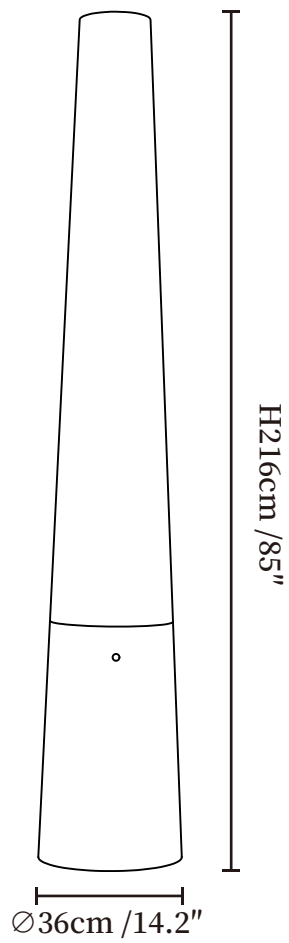

## SPECIFICATION DETAILS

\*For custom options, consult factory for details

<b>Fixture Dimensions</b>	$\text{Ø} 11.4'' \times \text{H } 68.5''$
<b>Light source</b>	Integrated LED
<b>Wattage</b>	~12W
<b>Voltage</b>	AC 110-240V
<b>Dimming</b>	Not supported
<b>CRI(Ra)</b>	90+CRI
<b>LED Rated Life</b>	30000 hours
<b>Control method</b>	In line ON / OFF switch.
<b>Color Temperature</b>	Warm Light (3000K), Neutral Light (4000K), Cool Light (6000K)
<b>Finishes</b>	Wood Color, Walnut Color, Black.
<b>Shade Details</b>	White.
<b>Material</b>	Metal, Wood, Fabric.
<b>Cord Length</b>	Supplied with switched plug cord, length ~59" (150cm).

## SPECIFICATION DETAILS

\*For custom options, consult factory for details

---

<b>Fixture Dimensions</b>	$\varnothing 14.2'' \times H 85.0''$
<b>Light source</b>	Integrated LED
<b>Wattage</b>	~12W
<b>Voltage</b>	AC 110-240V
<b>Dimming</b>	Not supported
<b>CRI(Ra)</b>	90+CRI
<b>LED Rated Life</b>	30000 hours
<b>Control method</b>	In line ON / OFF switch.
<b>Color Temperature</b>	Warm Light (3000K), Neutral Light (4000K), Cool Light (6000K)
<b>Finishes</b>	Wood Color, Walnut Color, Black.
<b>Shade Details</b>	White.
<b>Material</b>	Metal, Wood, Fabric.
<b>Cord Length</b>	Supplied with switched plug cord, length ~59" (150cm).