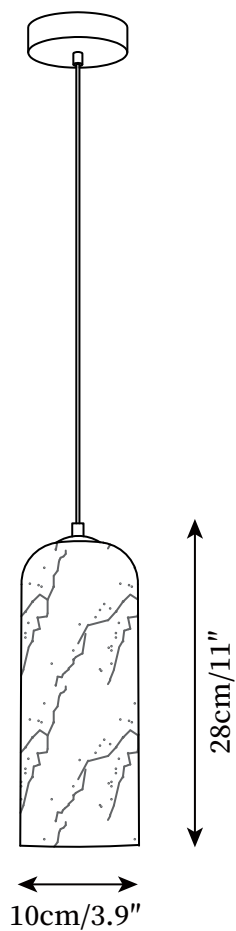

SPECIFICATION SHEET

SPECIFICATION DETAILS

*For custom options, consult factory for details

Fixture Dimensions	D 3.9" x H 11"
Light source	E12 or E14(bulb not included).
Wattage	MAX 15W incandescent bulb or LED equivalent.
Voltage	AC 110-240V
Mounting	Hardwired.
Dimming	Compatible with dimmable bulbs (bulb not included)
Control method	Compatible with common wall switches (not included)
Finishes	Brass.
Shade Details	White.
Material	Brass, Alabaster.
Wire Length	The standard length of the cord is 59" (150 cm), the length is adjustable.

SPECIFICATION SHEET

SPECIFICATION DETAILS

*For custom options, consult factory for details

Fixture Dimensions	D 7.9" x H 59.1"
Light source	E12 or E14 (bulb not included).
Wattage	MAX 15W incandescent bulb or LED equivalent.
Voltage	AC 110-240V
Mounting	Hardwired.
Dimming	Compatible with dimmable bulbs (bulb not included)
Control method	Compatible with common wall switches(not included)
Finishes	Brass.
Shade Details	White.
Material	Brass, Alabaster.
Wire Length	The standard length of the cord is 59" (150 cm), the length is adjustable.

SPECIFICATION SHEET

SPECIFICATION DETAILS

*For custom options, consult factory for details

Fixture Dimensions	Ø 7.9" x H 59.1"
Light source	E12 or E14(bulb not included).
Wattage	MAX 15W incandescent bulb or LED equivalent.
Voltage	AC 110-240V
Mounting	Hardwired.
Dimming	Compatible with dimmable bulbs (bulb not included)
Control method	Compatible with common wall switches(not included)
Finishes	Brass.
Shade Details	White.
Material	Brass, Alabaster.
Wire Length	The standard length of the cord is 59" (150 cm), the length is adjustable.