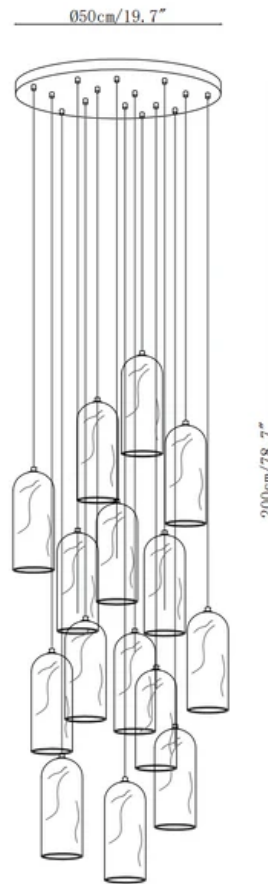

SPECIFICATION SHEET

SPECIFICATION DETAILS

*For custom options, consult factory for details

Fixture Dimensions	Ø 19.7" x H 78.7"
Light source	E12 or E14(bulb not included).
Wattage	MAX 15W incandescent bulb or LED equivalent.
Voltage	AC 110-240V
Mounting	Hardwired.
Dimming	Compatible with dimmable bulbs (bulb not included)
Control method	Compatible with common wall switches(not included)
Finishes	Brass.
Shade Details	White.
Material	Brass, Alabaster.
Wire Length	The standard length of the cord is 59" (150 cm), the length is adjustable.