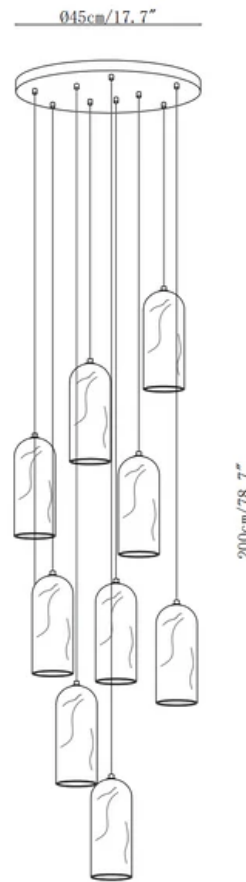

SPECIFICATION SHEET

SPECIFICATION DETAILS

*For custom options, consult factory for details

Fixture Dimensions	Ø 17.7" x H 78.7"
Light source	E12 or E14(bulb not included).
Wattage	MAX 15W incandescent bulb or LED equivalent.
Voltage	AC 110-240V
Mounting	Hardwired.
Dimming	Compatible with dimmable bulbs (bulb not included)
Control method	Compatible with common wall switches(not included)
Finishes	Brass.
Shade Details	White.
Material	Brass, Alabaster.
Wire Length	The standard length of the cord is 59" (150 cm), the length is adjustable.