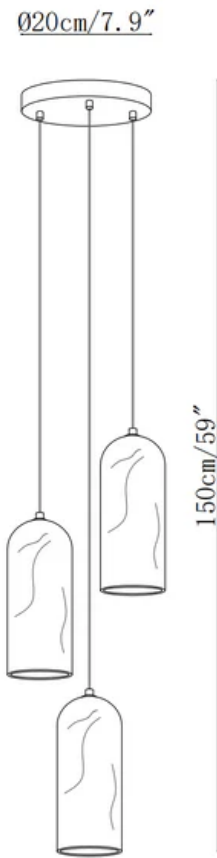

SPECIFICATION SHEET

SPECIFICATION DETAILS

*For custom options, consult factory for details

Fixture Dimensions	D 3.9" x H 11"
Light source	E12 or E14(bulb not included).
Wattage	MAX 15W incandescent bulb or LED equivalent.
Voltage	AC 110-240V
Mounting	Hardwired.
Dimming	Compatible with dimmable bulbs (bulb not included)
Control method	Compatible with common wall switches (not included)
Finishes	Brass.
Shade Details	White.
Material	Brass, Alabaster.
Wire Length	The standard length of the cord is 59" (150 cm), the length is adjustable.

SPECIFICATION SHEET

SPECIFICATION DETAILS

*For custom options, consult factory for details

Fixture Dimensions	D 7.9" x H 59.1"
Light source	E12 or E14 (bulb not included).
Wattage	MAX 15W incandescent bulb or LED equivalent.
Voltage	AC 110-240V
Mounting	Hardwired.
Dimming	Compatible with dimmable bulbs (bulb not included)
Control method	Compatible with common wall switches(not included)
Finishes	Brass.
Shade Details	White.
Material	Brass, Alabaster.
Wire Length	The standard length of the cord is 59" (150 cm), the length is adjustable.

SPECIFICATION SHEET

SPECIFICATION DETAILS

*For custom options, consult factory for details

Fixture Dimensions	Ø 7.9" x H 59.1"
Light source	E12 or E14(bulb not included).
Wattage	MAX 15W incandescent bulb or LED equivalent.
Voltage	AC 110-240V
Mounting	Hardwired.
Dimming	Compatible with dimmable bulbs (bulb not included)
Control method	Compatible with common wall switches(not included)
Finishes	Brass.
Shade Details	White.
Material	Brass, Alabaster.
Wire Length	The standard length of the cord is 59" (150 cm), the length is adjustable.