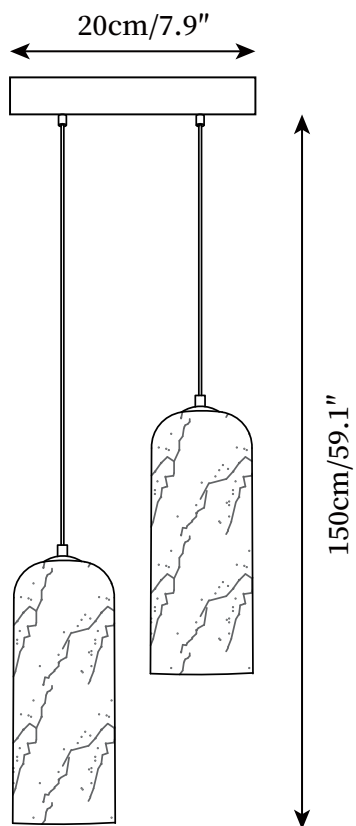

SPECIFICATION SHEET

SPECIFICATION DETAILS

*For custom options, consult factory for details

Fixture Dimensions	D 3.9" x H 11"
Light source	E12 or E14(bulb not included).
Wattage	MAX 15W incandescent bulb or LED equivalent.
Voltage	AC 110-240V
Mounting	Hardwired.
Dimming	Compatible with dimmable bulbs (bulb not included)
Control method	Compatible with common wall switches (not included)
Finishes	Brass.
Shade Details	White.
Material	Brass, Alabaster.
Wire Length	The standard length of the cord is 59" (150 cm), the length is adjustable.

SPECIFICATION SHEET

SPECIFICATION DETAILS

*For custom options, consult factory for details

Fixture Dimensions	D 7.9" x H 59.1"
Light source	E12 or E14 (bulb not included).
Wattage	MAX 15W incandescent bulb or LED equivalent.
Voltage	AC 110-240V
Mounting	Hardwired.
Dimming	Compatible with dimmable bulbs (bulb not included)
Control method	Compatible with common wall switches(not included)
Finishes	Brass.
Shade Details	White.
Material	Brass, Alabaster.
Wire Length	The standard length of the cord is 59" (150 cm), the length is adjustable.

SPECIFICATION SHEET

SPECIFICATION DETAILS

*For custom options, consult factory for details

Fixture Dimensions	Ø 7.9" x H 59.1"
Light source	E12 or E14(bulb not included).
Wattage	MAX 15W incandescent bulb or LED equivalent.
Voltage	AC 110-240V
Mounting	Hardwired.
Dimming	Compatible with dimmable bulbs (bulb not included)
Control method	Compatible with common wall switches(not included)
Finishes	Brass.
Shade Details	White.
Material	Brass, Alabaster.
Wire Length	The standard length of the cord is 59" (150 cm), the length is adjustable.