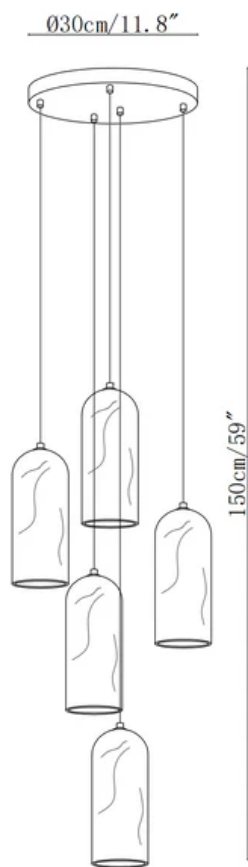

SPECIFICATION SHEET

SPECIFICATION DETAILS

*For custom options, consult factory for details

Fixture Dimensions	Ø 11.8" x H 59.1"
Light source	E12 or E14 (bulb not included).
Wattage	MAX 15W incandescent bulb or LED equivalent.
Voltage	AC 110-240V
Mounting	Hardwired.
Dimming	Compatible with dimmable bulbs (bulb not included)
Control method	Compatible with common wall switches(not included)
Finishes	Brass.
Shade Details	White.
Material	Brass, Alabaster.
Wire Length	The standard length of the cord is 59" (150 cm), the length is adjustable.