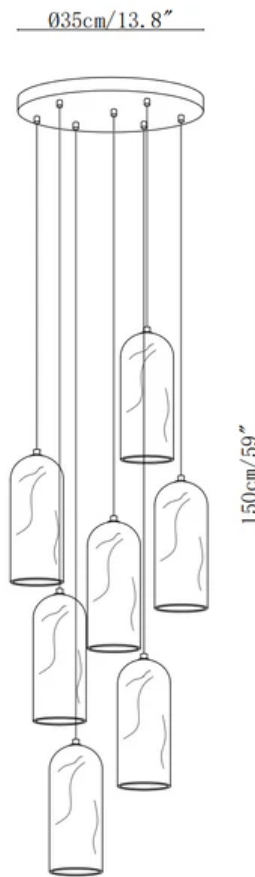

SPECIFICATION SHEET

SPECIFICATION DETAILS

*For custom options, consult factory for details

Fixture Dimensions	Ø 13.8" x H 59.1"
Light source	E12 or E14(bulb not included).
Wattage	MAX 15W incandescent bulb or LED equivalent.
Voltage	AC 110-240V
Mounting	Hardwired.
Dimming	Compatible with dimmable bulbs (bulb not included)
Control method	Compatible with common wall switches (not included)
Finishes	Brass.
Shade Details	White.
Material	Brass, Alabaster.
Wire Length	The standard length of the cord is 59" (150 cm), the length is adjustable.