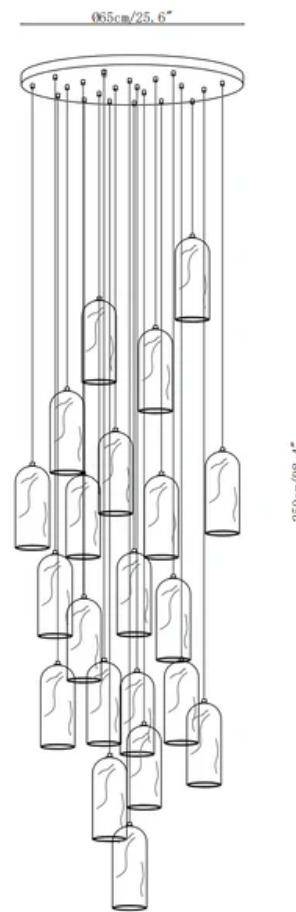

SPECIFICATION SHEET

SPECIFICATION DETAILS

*For custom options, consult factory for details

Fixture Dimensions	Ø 25.6" x H 98.4"
Light source	E12 or E14(bulb not included).
Wattage	MAX 15W incandescent bulb or LED equivalent.
Voltage	AC 110-240V
Mounting	Hardwired.
Dimming	Compatible with dimmable bulbs (bulb not included)
Control method	Compatible with common wall switches(not included)
Finishes	Brass.
Shade Details	White.
Material	Brass, Alabaster.
Wire Length	The standard length of the cord is 59" (150 cm), the length is adjustable.