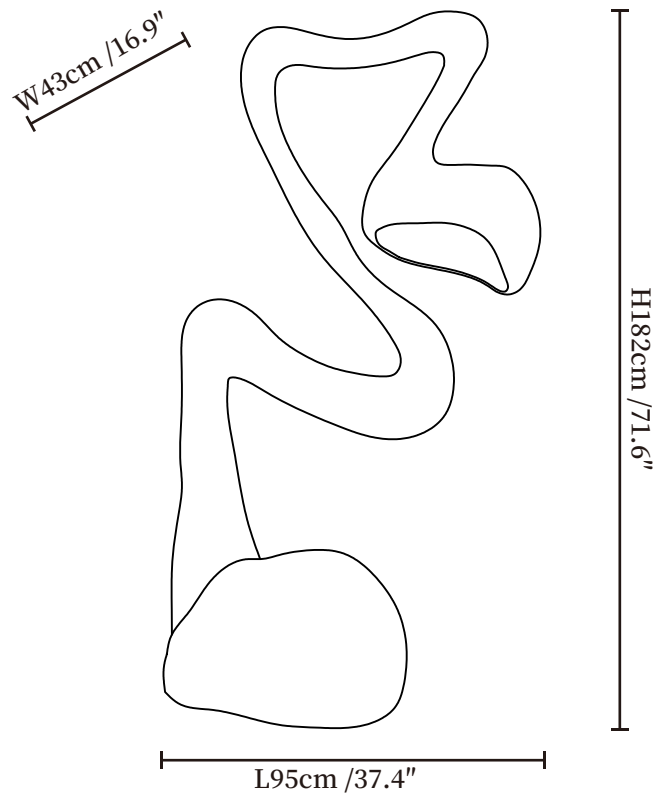

SPECIFICATION SHEET

SPECIFICATION DETAILS

*For custom options, consult factory for details

Fixture Dimensions	Ø 37.4" x W 16.9" x H 71.6"
Light source	E26 or E27(bulb not included)
Wattage	MAX 40W incandescent bulb or LED equivalent.
Voltage	AC 110-240V
Dimming	Compatible with dimmable bulbs (bulb not included)
Control method	In line ON / OFF switch.
Finishes	Black
Shade Details	Black
Material	Metal, Fiberglass Reinforced Plastic
Cord Length	Supplied with switched plug cord, length ~59" (150cm).