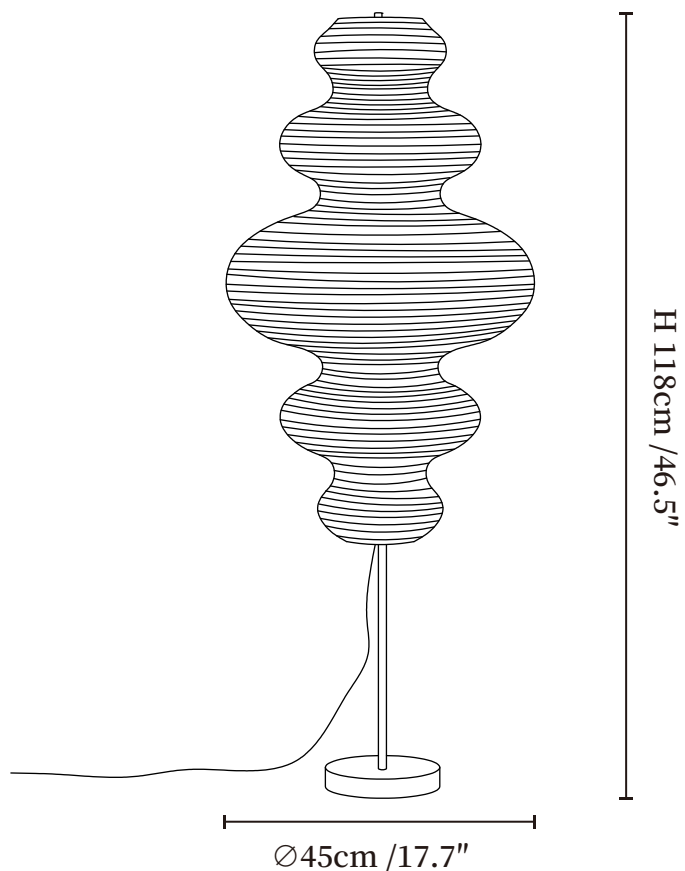

SPECIFICATION SHEET

SPECIFICATION DETAILS

*For custom options, consult factory for details

Fixture Dimensions	D 17.7" x H 46.5"
Light source	E26 or E27 (bulb not included)
Wattage	MAX 40W incandescent bulb or LED equivalent.
Voltage	AC 110-240V
Dimming	Compatible with dimmable bulbs (bulb not included)
Control method	In line ON / OFF switch.
Finishes	Black.
Shade Details	White.
Material	Rice paper, Metal, Iron
Cord Length	Supplied with switched plug cord, length ~59" (150cm).