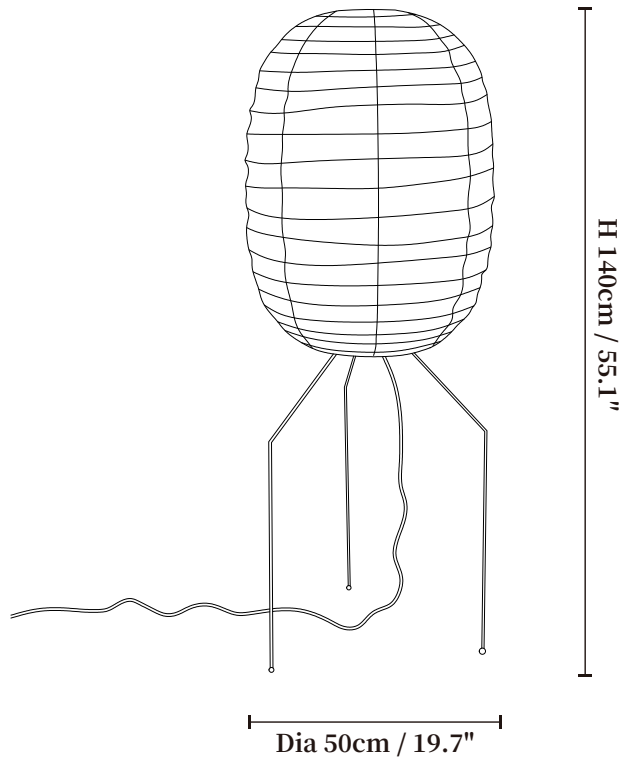

SPECIFICATION SHEET

SPECIFICATION DETAILS

*For custom options, consult factory for details

Fixture Dimensions	Dia 19.7" x H 55.1"
Light source	E26 or E27 (bulb not included)
Wattage	MAX 40W incandescent bulb or LED equivalent.
Voltage	AC 110-240V
Dimming	Compatible with dimmable bulbs (bulb not included)
Control method	In line ON / OFF switch.
Finishes	Black
Shade Details	White
Material	Rice paper, Metal, Iron
Cord Length	Supplied with switched plug cord, length ~59" (150cm).