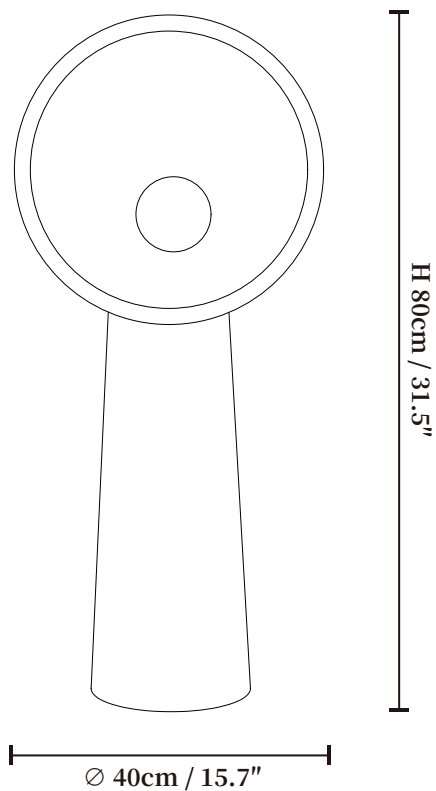

SPECIFICATION SHEET

SPECIFICATION DETAILS

*For custom options, consult factory for details

Fixture Dimensions	Ø 15.7" x H 31.5"
Light source	E26 or E27 (bulb not included)
Wattage	MAX 40W incandescent bulb or LED equivalent.
Voltage	AC 110-240V
Dimming	Compatible with dimmable bulbs (bulb not included)
Control method	In line ON / OFF switch.
Finishes	White
Shade Details	White
Material	Metal, Resin
Cord Length	Supplied with switched plug cord, length ~59" (150cm).

SPECIFICATION SHEET

SPECIFICATION DETAILS

*For custom options, consult factory for details

Fixture Dimensions	Ø 15.7" x H 39.4"
Light source	E26 or E27 (bulb not included)
Wattage	MAX 40W incandescent bulb or LED equivalent.
Voltage	AC 110-240V
Dimming	Compatible with dimmable bulbs (bulb not included)
Control method	In line ON / OFF switch.
Finishes	White
Shade Details	White
Material	Metal, Resin
Cord Length	Supplied with switched plug cord, length ~59" (150cm).

SPECIFICATION SHEET

SPECIFICATION DETAILS

*For custom options, consult factory for details

Fixture Dimensions	Ø 15.7" x H 58.3"
Light source	E26 or E27 (bulb not included)
Wattage	MAX 40W incandescent bulb or LED equivalent.
Voltage	AC 110-240V
Dimming	Compatible with dimmable bulbs (bulb not included)
Control method	In line ON / OFF switch.
Finishes	White
Shade Details	White
Material	Metal, Resin
Cord Length	Supplied with switched plug cord, length ~59" (150cm).