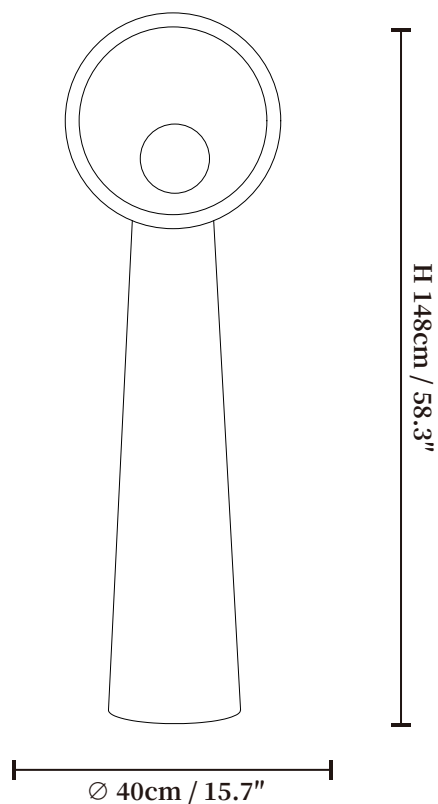

SPECIFICATION SHEET

SPECIFICATION DETAILS

*For custom options, consult factory for details

Fixture Dimensions	Ø 15.7" x H 31.5"
Light source	E26 or E27 (bulb not included)
Wattage	MAX 40W incandescent bulb or LED equivalent.
Voltage	AC 110-240V
Dimming	Compatible with dimmable bulbs (bulb not included)
Control method	In line ON / OFF switch.
Finishes	White
Shade Details	White
Material	Metal, Resin
Cord Length	Supplied with switched plug cord, length ~59" (150cm).

SPECIFICATION SHEET

SPECIFICATION DETAILS

*For custom options, consult factory for details

Fixture Dimensions	Ø 15.7" x H 39.4"
Light source	E26 or E27 (bulb not included)
Wattage	MAX 40W incandescent bulb or LED equivalent.
Voltage	AC 110-240V
Dimming	Compatible with dimmable bulbs (bulb not included)
Control method	In line ON / OFF switch.
Finishes	White
Shade Details	White
Material	Metal, Resin
Cord Length	Supplied with switched plug cord, length ~59" (150cm).

SPECIFICATION SHEET

SPECIFICATION DETAILS

*For custom options, consult factory for details

Fixture Dimensions	Ø 15.7" x H 58.3"
Light source	E26 or E27 (bulb not included)
Wattage	MAX 40W incandescent bulb or LED equivalent.
Voltage	AC 110-240V
Dimming	Compatible with dimmable bulbs (bulb not included)
Control method	In line ON / OFF switch.
Finishes	White
Shade Details	White
Material	Metal, Resin
Cord Length	Supplied with switched plug cord, length ~59" (150cm).