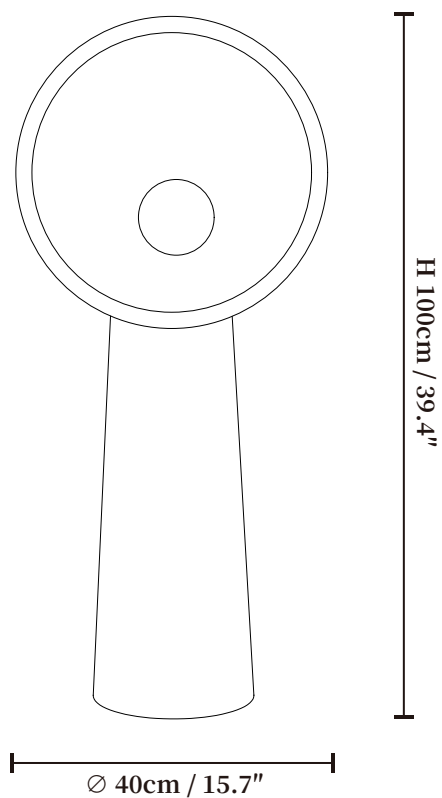

SPECIFICATION SHEET

SPECIFICATION DETAILS

*For custom options, consult factory for details

Fixture Dimensions	Ø 15.7" x H 31.5"
Light source	E26 or E27 (bulb not included)
Wattage	MAX 40W incandescent bulb or LED equivalent.
Voltage	AC 110-240V
Dimming	Compatible with dimmable bulbs (bulb not included)
Control method	In line ON / OFF switch.
Finishes	White
Shade Details	White
Material	Metal, Resin
Cord Length	Supplied with switched plug cord, length ~59" (150cm).

SPECIFICATION SHEET

SPECIFICATION DETAILS

*For custom options, consult factory for details

Fixture Dimensions	Ø 15.7" x H 39.4"
Light source	E26 or E27 (bulb not included)
Wattage	MAX 40W incandescent bulb or LED equivalent.
Voltage	AC 110-240V
Dimming	Compatible with dimmable bulbs (bulb not included)
Control method	In line ON / OFF switch.
Finishes	White
Shade Details	White
Material	Metal, Resin
Cord Length	Supplied with switched plug cord, length ~59" (150cm).

SPECIFICATION SHEET

SPECIFICATION DETAILS

*For custom options, consult factory for details

Fixture Dimensions	Ø 15.7" x H 58.3"
Light source	E26 or E27 (bulb not included)
Wattage	MAX 40W incandescent bulb or LED equivalent.
Voltage	AC 110-240V
Dimming	Compatible with dimmable bulbs (bulb not included)
Control method	In line ON / OFF switch.
Finishes	White
Shade Details	White
Material	Metal, Resin
Cord Length	Supplied with switched plug cord, length ~59" (150cm).