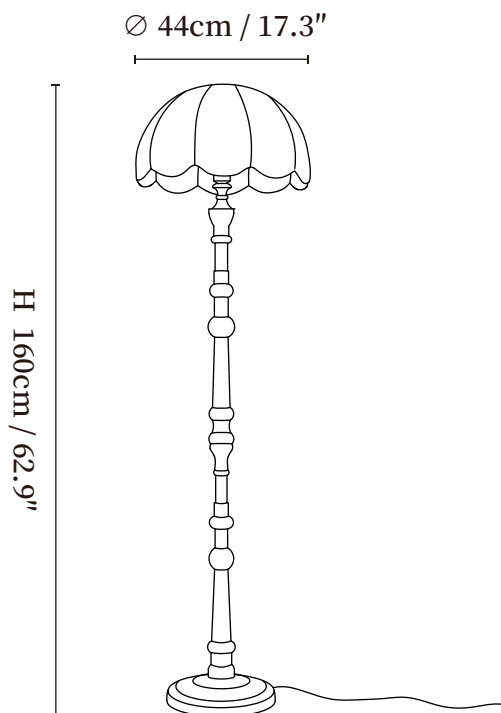

SPECIFICATION SHEET

SPECIFICATION DETAILS

*For custom options, consult factory for details

Fixture Dimensions	Ø 17.3" x H 62.9"
Light source	E26 or E27 (bulb not included)
Wattage	MAX 40W incandescent bulb or LED equivalent.
Voltage	AC 110-240V
Dimming	Compatible with dimmable bulbs (bulb not included)
Control method	In line ON / OFF switch.
Finishes	Black, Gold.
Shade Details	Beige.
Material	Metal, Wood, Fabric.
Cord Length	Supplied with switched plug cord, length ~59" (150cm).