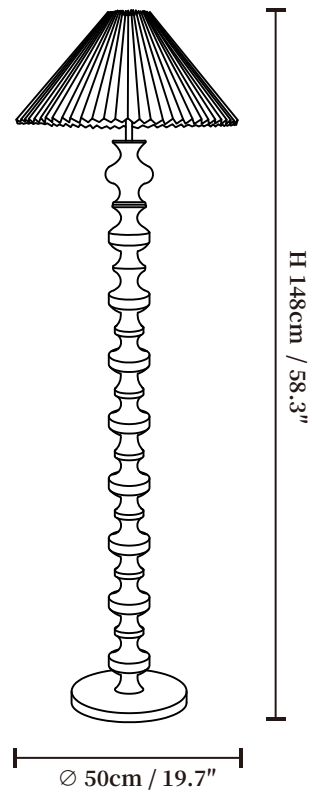

SPECIFICATION SHEET

SPECIFICATION DETAILS

*For custom options, consult factory for details

| | |
|---------------------------|--|
| Fixture Dimensions | Ø 19.7" x H 58.3" |
| Light source | E26 or E27 (bulb not included) |
| Wattage | MAX 40W incandescent bulb or LED equivalent. |
| Voltage | AC 110-240V |
| Dimming | Compatible with dimmable bulbs (bulb not included) |
| Control method | In line ON / OFF switch. |
| Finishes | Walnut Wood, Black |
| Shade Details | Beige |
| Material | Metal, Fabric, Wood |
| Cord Length | Supplied with switched plug cord, length ~59" (150cm). |