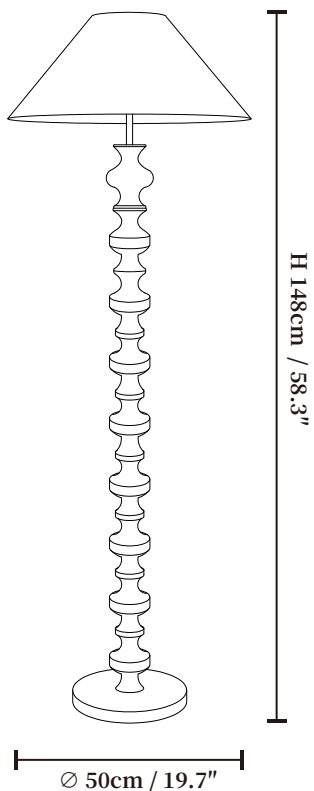

SPECIFICATION SHEET

SPECIFICATION DETAILS

*For custom options, consult factory for details

| | |
|---------------------------|--|
| Fixture Dimensions | Ø 19.7" x H 58.3" |
| Light source | E26 or E27 (bulb not included) |
| Wattage | MAX 40W incandescent bulb or LED equivalent. |
| Voltage | AC 110-240V |
| Dimming | Compatible with dimmable bulbs (bulb not included) |
| Control method | In line ON / OFF switch. |
| Finishes | Walnut Wood, Black |
| Shade Details | Beige |
| Material | Metal, Fabric, Wood |
| Cord Length | Supplied with switched plug cord, length ~59" (150cm). |