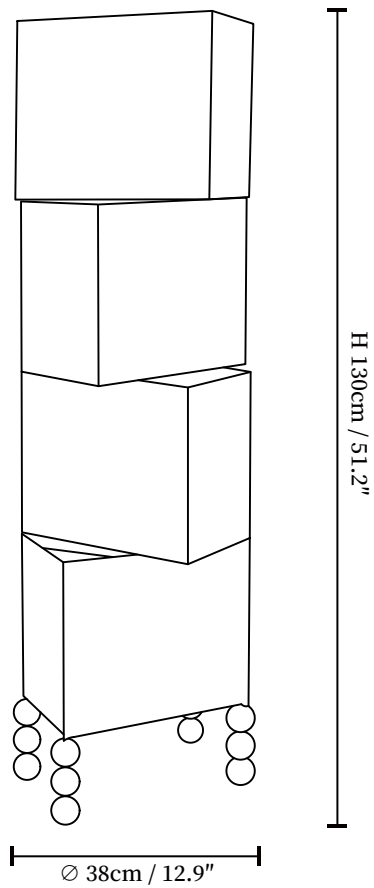

SPECIFICATION SHEET

SPECIFICATION DETAILS

*For custom options, consult factory for details

Fixture Dimensions	Ø 12.9" x H 51.2"
Light source	E26 or E27 (bulb not included)
Wattage	MAX 40W incandescent bulb or LED equivalent.
Voltage	AC 110-240V
Dimming	Compatible with dimmable bulbs (bulb not included)
Control method	In line ON / OFF switch.
Finishes	Walnut Color
Shade Details	White
Material	Metal, Fabric, Wood
Cord Length	Supplied with switched plug cord, length ~59" (150cm).