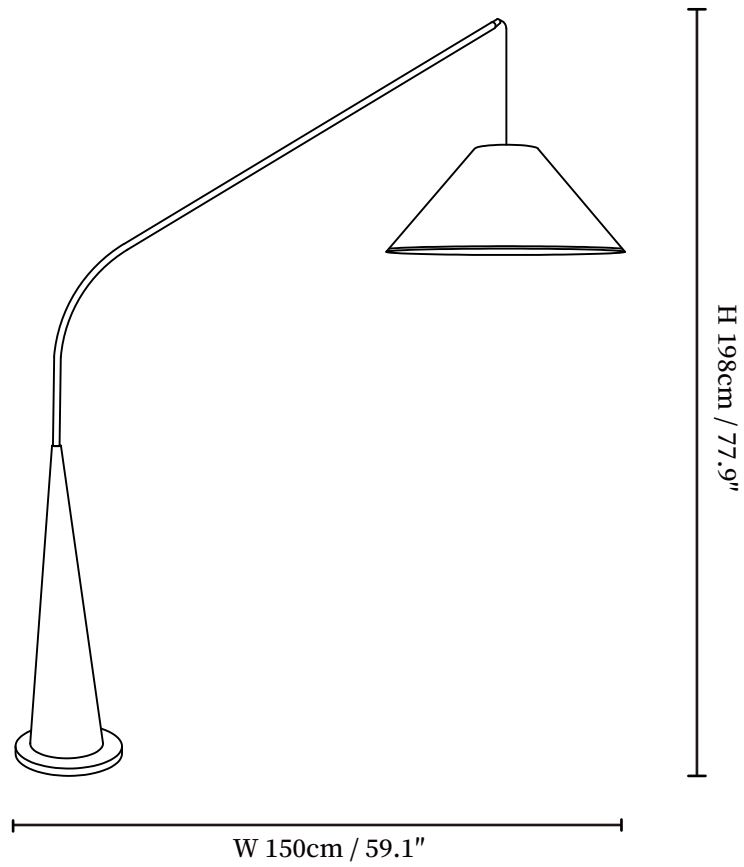

SPECIFICATION SHEET

SPECIFICATION DETAILS

*For custom options, consult factory for details

SKU	VKF-25321-01
Fixture Dimensions	W 59.1" x H 77.9"
Light source	E26 or E27 (bulb not included)
Wattage	MAX 40W incandescent bulb or LED equivalent.
Voltage	AC 110-240V
Dimming	Compatible with dimmable bulbs (bulb not included)
Control method	In line ON / OFF switch.
Finishes	Walnut Wood Grain Hydroprinting
Shade Details	White
Material	Metal, Fabric
Cord Length	Supplied with switched plug cord, length ~59" (150cm).

SPECIFICATION SHEET

SPECIFICATION DETAILS

*For custom options, consult factory for details

Fixture Dimensions	W 59.1" x H 77.9"
Light source	E26 or E27 (bulb not included)
Wattage	MAX 40W incandescent bulb or LED equivalent.
Voltage	AC 110-240V
Dimming	Compatible with dimmable bulbs (bulb not included)
Control method	In line ON / OFF switch.
Finishes	Wood Color Grain Hydroprinting.
Shade Details	White
Material	Metal, Fabric
Cord Length	Supplied with switched plug cord, length ~59" (150cm).