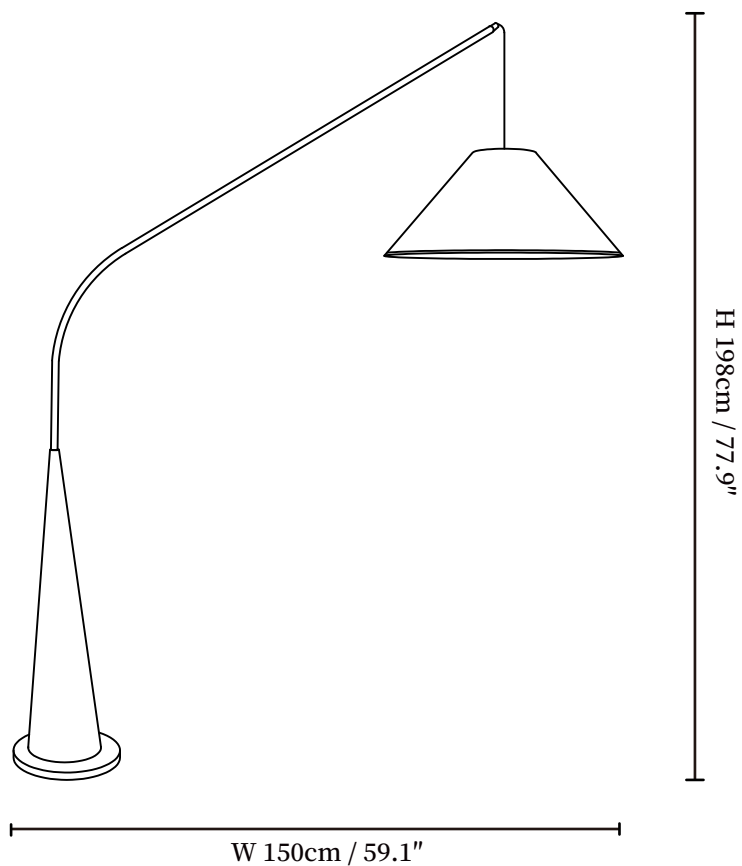

SPECIFICATION SHEET

SPECIFICATION DETAILS

*For custom options, consult factory for details

SKU	VKF-25321-01
Fixture Dimensions	W 59.1" x H 77.9"
Light source	E26 or E27 (bulb not included)
Wattage	MAX 40W incandescent bulb or LED equivalent.
Voltage	AC 110-240V
Dimming	Compatible with dimmable bulbs (bulb not included)
Control method	In line ON / OFF switch.
Finishes	Walnut Wood Grain Hydroprinting
Shade Details	White
Material	Metal, Fabric
Cord Length	Supplied with switched plug cord, length ~59" (150cm).

SPECIFICATION SHEET

SPECIFICATION DETAILS

*For custom options, consult factory for details

Fixture Dimensions	W 59.1" x H 77.9"
Light source	E26 or E27 (bulb not included)
Wattage	MAX 40W incandescent bulb or LED equivalent.
Voltage	AC 110-240V
Dimming	Compatible with dimmable bulbs (bulb not included)
Control method	In line ON / OFF switch.
Finishes	Wood Color Grain Hydroprinting.
Shade Details	White
Material	Metal, Fabric
Cord Length	Supplied with switched plug cord, length ~59" (150cm).