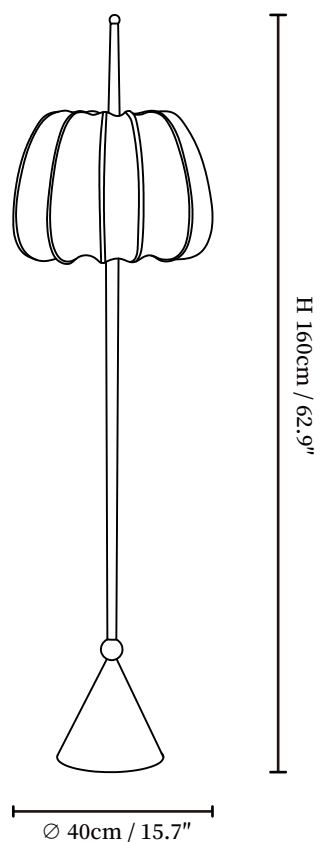

SPECIFICATION SHEET

SPECIFICATION DETAILS

*For custom options, consult factory for details

Fixture Dimensions	Ø 15.7" x H 62.9"
Light source	E26 or E27 (bulb not included)
Wattage	MAX 40W incandescent bulb or LED equivalent.
Voltage	AC 110-240V
Dimming	Compatible with dimmable bulbs (bulb not included)
Control method	In line ON / OFF switch.
Finishes	Black
Shade Details	White
Material	Metal, Fabric
Cord Length	Supplied with switched plug cord, length ~59" (150cm).