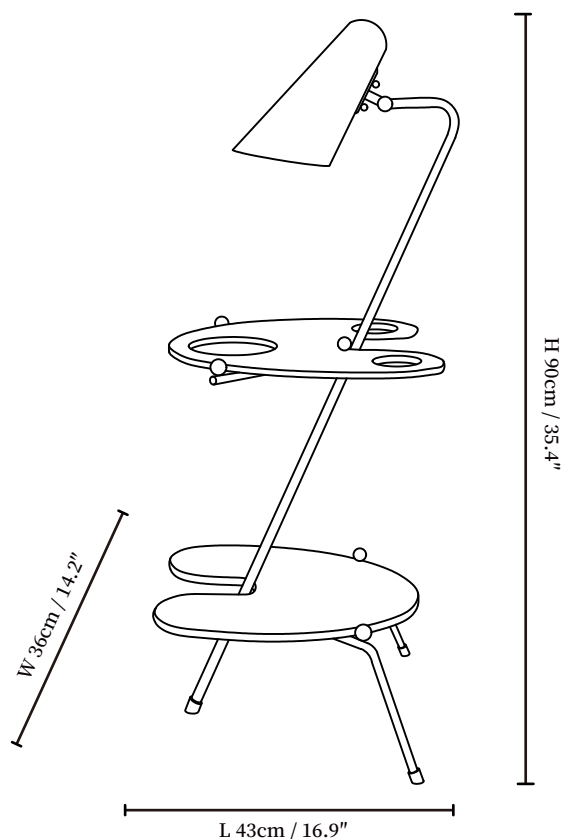

## SPECIFICATION DETAILS

\*For custom options, consult factory for details

<b>Fixture Dimensions</b>	L 16.9" x W 14.2" x H 35.4"
<b>Light source</b>	E26 or E27 (bulb not included)
<b>Wattage</b>	MAX 40W incandescent bulb or LED equivalent.
<b>Voltage</b>	AC 110-240V
<b>Dimming</b>	Compatible with dimmable bulbs (bulb not included)
<b>Control method</b>	In line ON / OFF switch.
<b>Finishes</b>	Walnut color, Chrome
<b>Shade Details</b>	White
<b>Material</b>	Metal, Wood, Glass
<b>Cord Length</b>	Supplied with switched plug cord, length ~59" (150cm).