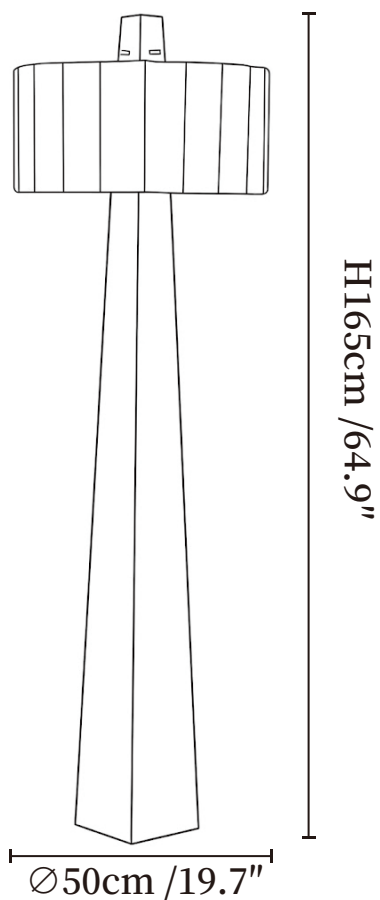

SPECIFICATION SHEET

SPECIFICATION DETAILS

*For custom options, consult factory for details

Fixture Dimensions	Ø 19.7" x H 64.9"
Light source	E14 (bulb not included)
Wattage	MAX 15W incandescent bulb or LED equivalent.
Voltage	AC 110-240V
Dimming	Compatible with dimmable bulbs (bulb not included)
Control method	In line ON / OFF switch.
Finishes	Black.
Shade Details	White.
Material	Metal, Alabaster.
Cord Length	Supplied with switched plug cord, length ~59" (150cm).