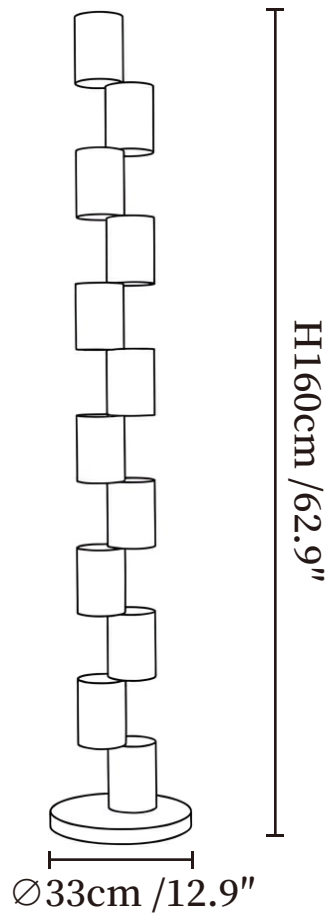

SPECIFICATION SHEET

SPECIFICATION DETAILS

*For custom options, consult factory for details

Fixture Dimensions	$\text{Ø} 12.9'' \times H 62.9''$
Light source	E26 or E27 (bulb not included)
Wattage	MAX 40W incandescent bulb or LED equivalent.
Voltage	AC 110-240V
Dimming	Compatible with dimmable bulbs (bulb not included)
Control method	In line ON / OFF switch.
Finishes	Wood Color, Walnut Color.
Shade Details	Wood Color, Walnut Color.
Material	Metal, Wood.
Cord Length	Supplied with switched plug cord, length ~59" (150cm).